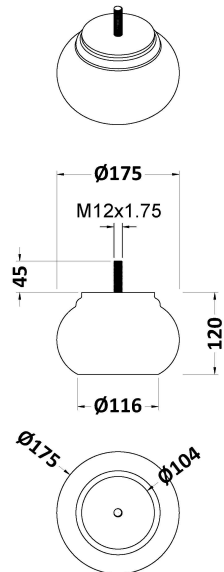

Sales Code: BAB047F

Description: Bun Feet For Senator Bath

Product Dimensions

Length (mm):	165
Width (mm):	175
Depth (mm):	175
Nett Weight (kg):	3.95

Packaging Dimensions

Length (mm):	500
Width (mm):	500
Depth (mm):	250
Gross Weight (kg):	3.95

Packaging Data

Box Colour:	
Box Qty:	0
Label Size:	0 x 0
Label Colour:	
Label Qty:	0

Outer Box Dimensions (If Applicable)

Length (mm):	
Width (mm):	
Height (mm):	
Gross Weight (kg):	
Barcode:	5056462662497

Product Details

Country of Origin:	South Africa
Fitting Instruction:	No
Certification:	FSC: No CE & UKCA:
Material Colour Reference:	Light Fawn
Product Material:	
Material Thickness:	N/A
Volume (Ltr):	N/A
Displaced Capacity:	N/A
Leg Set Included:	Not Applicable
Waste Included:	Not Applicable
Drilled/Undrilled:	Not Applicable
Includes Grips:	Not Applicable
Embossed:	Not Applicable
No of Tapholes:	Not Applicable
Anti-Slip:	Not Applicable