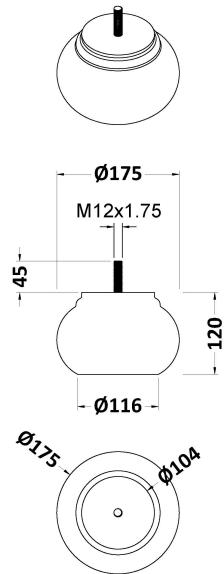

Sales Code: BAB047M

Description: Bun Feet For Senator Bath

Product Dimensions

Length (mm):	165
Width (mm):	175
Depth (mm):	175
Nett Weight (kg):	3.95

Packaging Dimensions

Length (mm):	500
Width (mm):	500
Depth (mm):	250
Gross Weight (kg):	3.95

Packaging Data

Box Colour:	
Box Qty:	0
Label Size:	0 x 0
Label Colour:	
Label Qty:	0

Outer Box Dimensions (If Applicable)

Length (mm):	
Width (mm):	
Height (mm):	
Gross Weight (kg):	
Barcode:	5056462662503

Product Details

Country of Origin:	South Africa
Fitting Instruction:	No
Certification:	FSC: No CE & UKCA:
Material Colour Reference:	Mushroom
Product Material:	
Material Thickness:	N/A
Volume (Ltr):	N/A
Displaced Capacity:	N/A
Leg Set Included:	Not Applicable
Waste Included:	Not Applicable
Drilled/Undrilled:	Not Applicable
Includes Grips:	Not Applicable
Embossed:	Not Applicable
No of Tapholes:	Not Applicable
Anti-Slip:	Not Applicable