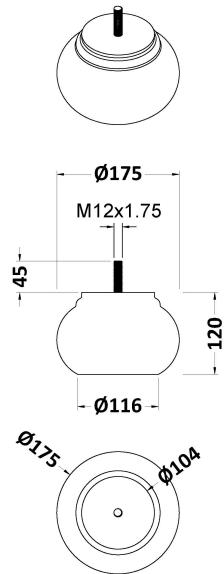

Sales Code: BAB047PG

Description: Bun Feet For Senator Bath

Product Dimensions

Length (mm):	165
Width (mm):	175
Depth (mm):	175
Nett Weight (kg):	3.95

Packaging Dimensions

Length (mm):	500
Width (mm):	500
Depth (mm):	250
Gross Weight (kg):	3.95

Packaging Data

Box Colour:	
Box Qty:	0
Label Size:	0 x 0
Label Colour:	
Label Qty:	0

Outer Box Dimensions (If Applicable)

Length (mm):	
Width (mm):	
Height (mm):	
Gross Weight (kg):	
Barcode:	5056462662510

Product Details

Country of Origin:	South Africa
Fitting Instruction:	No
Certification:	FSC: No CE & UKCA:
Material Colour Reference:	Powder Grey
Product Material:	
Material Thickness:	N/A
Volume (Ltr):	N/A
Displaced Capacity:	N/A
Leg Set Included:	Not Applicable
Waste Included:	Not Applicable
Drilled/Undrilled:	Not Applicable
Includes Grips:	Not Applicable
Embossed:	Not Applicable
No of Tapholes:	Not Applicable
Anti-Slip:	Not Applicable