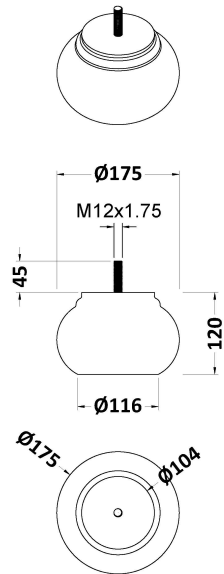

**Sales Code:** BAB047

**Description:** White Bun Feet For Senator Bath

**Product Dimensions**

Length (mm):	165
Width (mm):	175
Depth (mm):	175
Nett Weight (kg):	3.95

**Packaging Dimensions**

Length (mm):	500
Width (mm):	500
Depth (mm):	250
Gross Weight (kg):	3.95

**Packaging Data**

Box Colour:	
Box Qty:	0
Label Size:	0 x 0
Label Colour:	
Label Qty:	0

**Outer Box Dimensions (If Applicable)**

Length (mm):	
Width (mm):	
Height (mm):	
Gross Weight (kg):	
Barcode:	5056462606774

**Product Details**

Country of Origin:	South Africa
Fitting Instruction:	No
Certification:	FSC: No CE & UKCA:
Material Colour Reference:	Gloss White
Product Material:	
Material Thickness:	N/A
Volume (Ltr):	N/A
Displaced Capacity:	N/A
Leg Set Included:	Not Applicable
Waste Included:	Not Applicable
Drilled/Undrilled:	Not Applicable
Includes Grips:	Not Applicable
Embossed:	Not Applicable
No of Tapholes:	Not Applicable
Anti-Slip:	Not Applicable