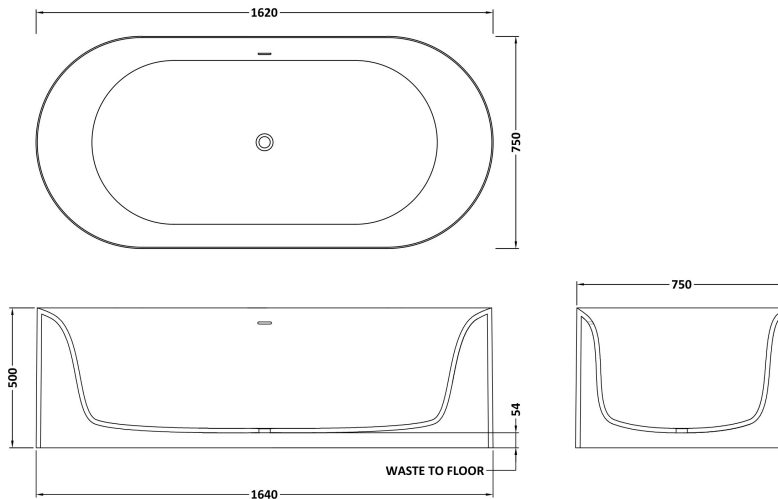

Sales Code: BAB051GM

Description: Portman Bath 1640 X 750 X 500

Product Dimensions

Length (mm):	1640
Width (mm):	750
Depth (mm):	500
Nett Weight (kg):	97

Packaging Dimensions

Length (mm):	1680
Width (mm):	700
Depth (mm):	570
Gross Weight (kg):	112

Packaging Data

Box Colour:	
Box Qty:	0
Label Size:	0 x 0
Label Colour:	
Label Qty:	0

Outer Box Dimensions (If Applicable)

Length (mm):	
Width (mm):	
Height (mm):	
Gross Weight (kg):	
Barcode:	5056462605128

Product Details

Country of Origin:	South Africa
Fitting Instruction:	No
Certification:	FSC: No CE & UKCA:
Material Colour Reference:	Gunmetal
Product Material:	Cian Solid Surface
Material Thickness:	
Volume (Ltr):	180
Displaced Capacity:	110
Leg Set Included:	Legset Not Included
Waste Included:	Waste Not Included
Drilled/Undrilled:	Undrilled For Taps
Includes Grips:	No Grips Supplied
Embossed:	No
No of Tapholes:	None
Anti-Slip:	No