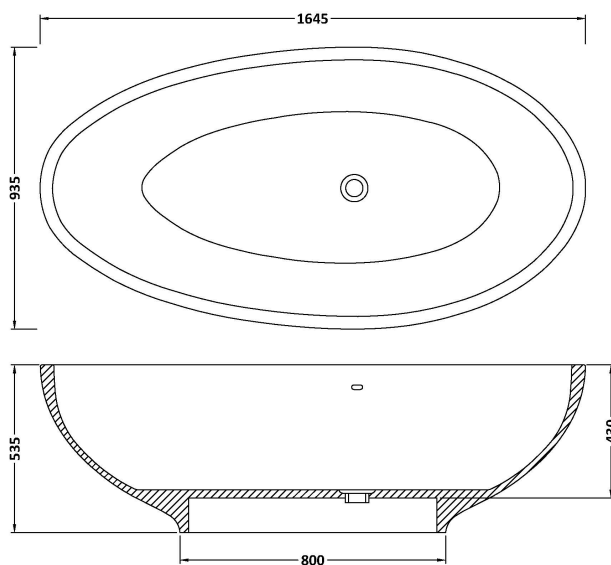

**Sales Code:** BAB062B

**Description:** Gio Bath 1645 X 935 (No Waste)

**Product Dimensions**

Length (mm):	1645
Width (mm):	935
Depth (mm):	535
Nett Weight (kg):	100

**Packaging Dimensions**

Length (mm):	1645
Width (mm):	935
Depth (mm):	535
Gross Weight (kg):	115

**Packaging Data**

Box Colour:	
Box Qty:	0
Label Size:	0 x 0
Label Colour:	
Label Qty:	0

**Outer Box Dimensions (If Applicable)**

Length (mm):	
Width (mm):	
Height (mm):	
Gross Weight (kg):	
Barcode:	5056462607603

**Product Details**

Country of Origin:	South Africa
Fitting Instruction:	No
Certification:	FSC: No CE & UKCA:
Material Colour Reference:	Powder Blue
Product Material:	Cian Solid Surface
Material Thickness:	
Volume (Ltr):	160
Displaced Capacity:	90
Leg Set Included:	Legset Not Included
Waste Included:	Waste Not Included
Drilled/Undrilled:	Undrilled For Taps
Includes Grips:	No Grips Supplied
Embossed:	No
No of Tapholes:	None
Anti-Slip:	No