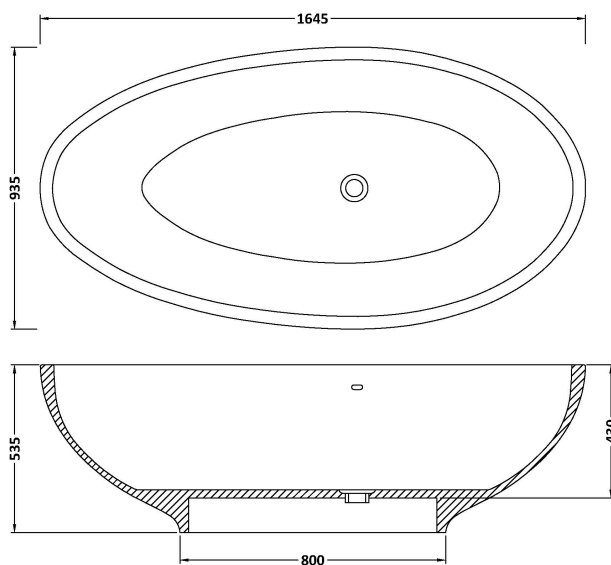

Sales Code: BAB062R

Description: Gio Bath 1645 X 935 (No Waste)

Product Dimensions

Length (mm):	1645
Width (mm):	935
Depth (mm):	535
Nett Weight (kg):	100

Packaging Dimensions

Length (mm):	1645
Width (mm):	935
Depth (mm):	535
Gross Weight (kg):	115

Packaging Data

Box Colour:	
Box Qty:	0
Label Size:	0 x 0
Label Colour:	
Label Qty:	0

Outer Box Dimensions (If Applicable)

Length (mm):	
Width (mm):	
Height (mm):	
Gross Weight (kg):	
Barcode:	5056462607573

Product Details

Country of Origin:	South Africa
Fitting Instruction:	No
Certification:	FSC: No CE & UKCA:
Material Colour Reference:	Satin Rose
Product Material:	Cian Solid Surface
Material Thickness:	
Volume (Ltr):	160
Displaced Capacity:	90
Leg Set Included:	Legset Not Included
Waste Included:	Waste Not Included
Drilled/Undrilled:	Undrilled For Taps
Includes Grips:	No Grips Supplied
Embossed:	No
No of Tapholes:	None
Anti-Slip:	No