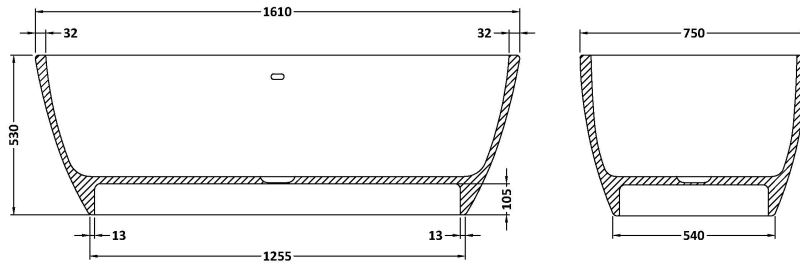

Sales Code: BAB064

Description: Vive Bath 1610 X 750 (No Waste)

Product Dimensions

Length (mm):	1610
Width (mm):	750
Depth (mm):	530
Nett Weight (kg):	105

Packaging Dimensions

Length (mm):	1610
Width (mm):	750
Depth (mm):	530
Gross Weight (kg):	120

Packaging Data

Box Colour:	
Box Qty:	0
Label Size:	0 x 0
Label Colour:	
Label Qty:	0

Outer Box Dimensions (If Applicable)

Length (mm):	
Width (mm):	
Height (mm):	
Gross Weight (kg):	
Barcode:	5056462607627

Product Details

Country of Origin:	South Africa
Fitting Instruction:	No
Certification:	FSC: No CE & UKCA:
Material Colour Reference:	Polished White
Product Material:	Cian Solid Surface
Material Thickness:	32mm
Volume (Ltr):	180
Displaced Capacity:	110
Leg Set Included:	Legset Not Included
Waste Included:	Waste Not Included
Drilled/Undrilled:	Undrilled For Taps
Includes Grips:	No Grips Supplied
Embossed:	No
No of Tapholes:	None
Anti-Slip:	No