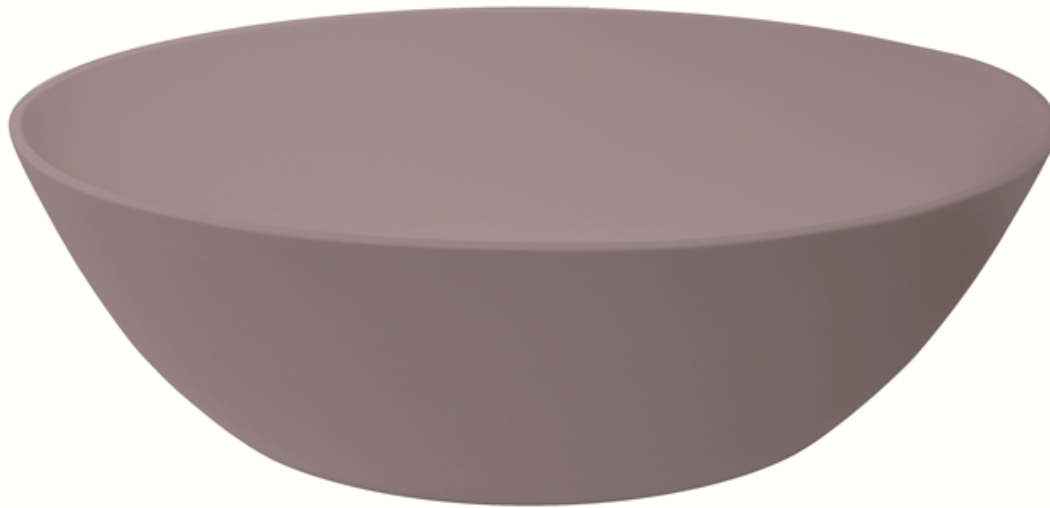

**Sales Code:** BAB070R

**Description:** Esseta Bath 1510 X 760 (No Waste)

**Product Dimensions**

Length (mm):	1510
Width (mm):	760
Depth (mm):	550
Nett Weight (kg):	75

**Packaging Dimensions**

Length (mm):	1510
Width (mm):	760
Depth (mm):	550
Gross Weight (kg):	90

**Packaging Data**

Box Colour:	
Box Qty:	0
Label Size:	0 x 0
Label Colour:	
Label Qty:	0

**Outer Box Dimensions (If Applicable)**

Length (mm):	
Width (mm):	
Height (mm):	
Gross Weight (kg):	
Barcode:	5056462661612

**Product Details**

Country of Origin:	South Africa
Fitting Instruction:	No
Certification:	FSC: No CE & UKCA:
Material Colour Reference:	Satin Rose
Product Material:	Cian Solid Surface
Material Thickness:	16mm
Volume (Ltr):	170
Displaced Capacity:	100
Leg Set Included:	Legset Not Included
Waste Included:	Waste Not Included
Drilled/Undrilled:	Undrilled For Taps
Includes Grips:	No Grips Supplied
Embossed:	No
No of Tapholes:	None
Anti-Slip:	No