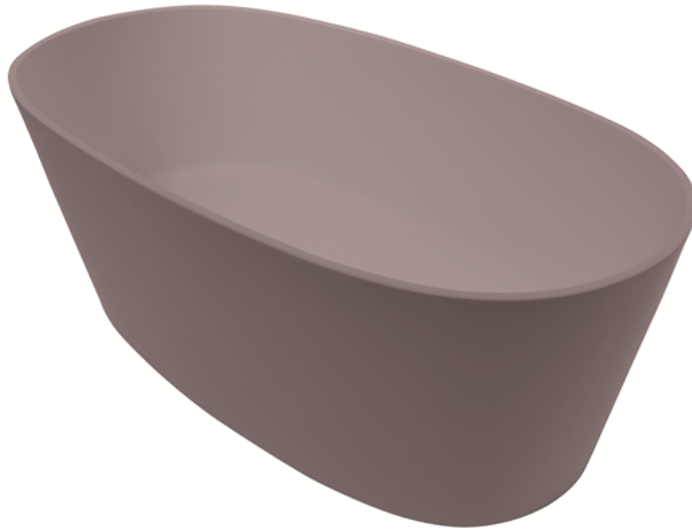

Sales Code: BAB073R

Description: Sorpresa Bath 1510 X 760 (No Waste)

Product Dimensions

Length (mm):	1510
Width (mm):	760
Depth (mm):	555
Nett Weight (kg):	73

Packaging Dimensions

Length (mm):	1510
Width (mm):	760
Depth (mm):	555
Gross Weight (kg):	88

Product Details

Country of Origin:	South Africa
Fitting Instruction:	No
Certification:	FSC: No CE & UKCA:
Material Colour Reference:	Satin Rose
Product Material:	Cian Solid Surface
Material Thickness:	
Volume (Ltr):	170
Displaced Capacity:	100
Leg Set Included:	Legset Not Included
Waste Included:	Waste Not Included
Drilled/Undrilled:	Undrilled For Taps
Includes Grips:	No Grips Supplied
Embossed:	No
No of Tapholes:	None
Anti-Slip:	No