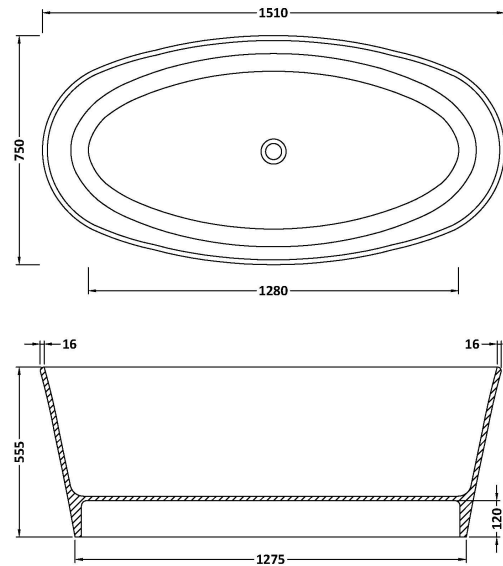

Sales Code: BAB073R

Description: Sorpresa Bath 1510 X 760 (No Waste)

Product Dimensions

Length (mm):	1510
Width (mm):	760
Depth (mm):	555
Nett Weight (kg):	73

Packaging Dimensions

Length (mm):	1510
Width (mm):	760
Depth (mm):	555
Gross Weight (kg):	88

Packaging Data

Box Colour:	
Box Qty:	0
Label Size:	0 x 0
Label Colour:	
Label Qty:	0

Outer Box Dimensions (If Applicable)

Length (mm):	
Width (mm):	
Height (mm):	
Gross Weight (kg):	
Barcode:	5056462608068

Product Details

Country of Origin:	South Africa
Fitting Instruction:	No
Certification:	FSC: No CE & UKCA:
Material Colour Reference:	Satin Rose
Product Material:	Cian Solid Surface
Material Thickness:	
Volume (Ltr):	170
Displaced Capacity:	100
Leg Set Included:	Legset Not Included
Waste Included:	Waste Not Included
Drilled/Undrilled:	Undrilled For Taps
Includes Grips:	No Grips Supplied
Embossed:	No
No of Tapholes:	None
Anti-Slip:	No