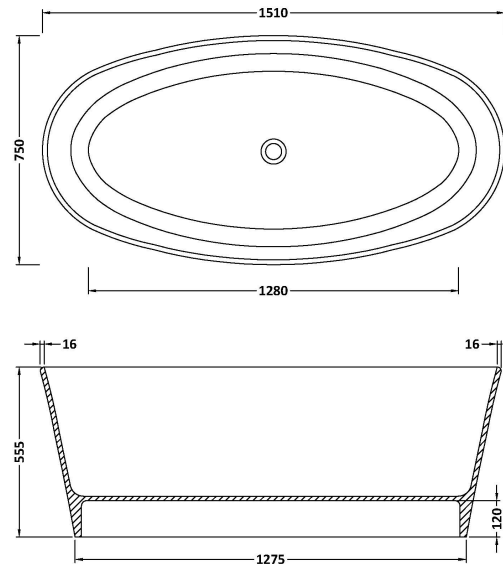

Sales Code: BAB073

Description: Sorpresa Bath 1510 X 760 (No Waste)

Product Dimensions

Length (mm):	1510
Width (mm):	760
Depth (mm):	555
Nett Weight (kg):	73

Packaging Dimensions

Length (mm):	1510
Width (mm):	760
Depth (mm):	555
Gross Weight (kg):	88

Packaging Data

Box Colour:	
Box Qty:	0
Label Size:	0 x 0
Label Colour:	
Label Qty:	0

Outer Box Dimensions (If Applicable)

Length (mm):	
Width (mm):	
Height (mm):	
Gross Weight (kg):	
Barcode:	5056462608020

Product Details

Country of Origin:	South Africa
Fitting Instruction:	No
Certification:	FSC: No CE & UKCA:
Material Colour Reference:	Polished White
Product Material:	Cian Solid Surface
Material Thickness:	
Volume (Ltr):	170
Displaced Capacity:	100
Leg Set Included:	Legset Not Included
Waste Included:	Waste Not Included
Drilled/Undrilled:	Undrilled For Taps
Includes Grips:	No Grips Supplied
Embossed:	No
No of Tapholes:	None
Anti-Slip:	No