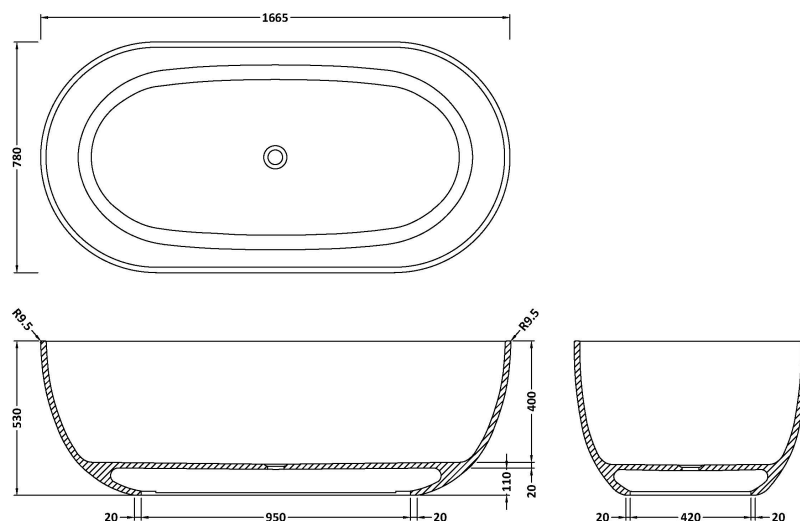

Sales Code: BAB076GM

Description: Crea Bath 1665 X 780 (No Waste)

Product Dimensions

Length (mm):	1665
Width (mm):	780
Depth (mm):	530
Nett Weight (kg):	85

Packaging Dimensions

Length (mm):	1665
Width (mm):	780
Depth (mm):	530
Gross Weight (kg):	100

Packaging Data

Box Colour:	
Box Qty:	0
Label Size:	0 x 0
Label Colour:	
Label Qty:	0

Outer Box Dimensions (If Applicable)

Length (mm):	
Width (mm):	
Height (mm):	
Gross Weight (kg):	
Barcode:	5056462606897

Product Details

Country of Origin:	South Africa
Fitting Instruction:	No
Certification:	FSC: No CE & UKCA:
Material Colour Reference:	Gunmetal
Product Material:	Cian Solid Surface
Material Thickness:	
Volume (Ltr):	180
Displaced Capacity:	110
Leg Set Included:	Legset Not Included
Waste Included:	Waste Not Included
Drilled/Undrilled:	Undrilled For Taps
Includes Grips:	No Grips Supplied
Embossed:	No
No of Tapholes:	None
Anti-Slip:	No