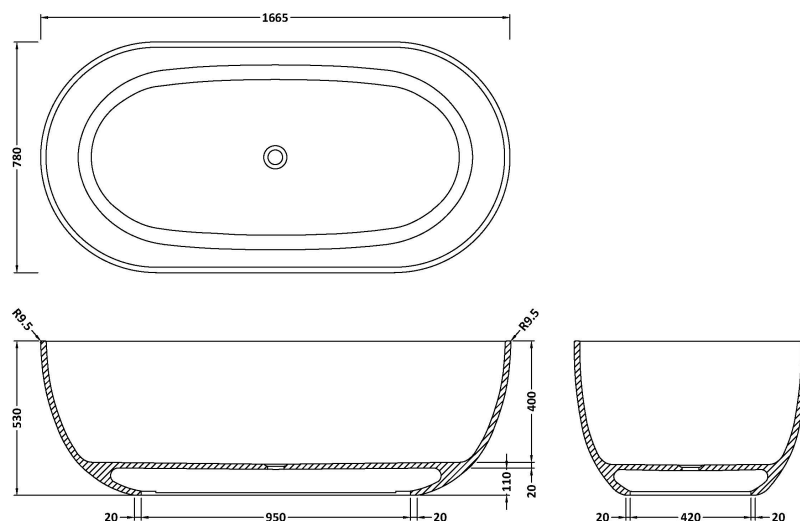

Sales Code: BAB076M

Description: Crea Bath 1665 X 780 (No Waste)

Product Dimensions

Length (mm):	1665
Width (mm):	780
Depth (mm):	530
Nett Weight (kg):	85

Packaging Dimensions

Length (mm):	1665
Width (mm):	780
Depth (mm):	530
Gross Weight (kg):	100

Packaging Data

Box Colour:	
Box Qty:	0
Label Size:	0 x 0
Label Colour:	
Label Qty:	0

Outer Box Dimensions (If Applicable)

Length (mm):	
Width (mm):	
Height (mm):	
Gross Weight (kg):	
Barcode:	5056462606910

Product Details

Country of Origin:	South Africa
Fitting Instruction:	No
Certification:	FSC: No CE & UKCA:
Material Colour Reference:	Mushroom
Product Material:	Cian Solid Surface
Material Thickness:	
Volume (Ltr):	180
Displaced Capacity:	110
Leg Set Included:	Legset Not Included
Waste Included:	Waste Not Included
Drilled/Undrilled:	Undrilled For Taps
Includes Grips:	No Grips Supplied
Embossed:	No
No of Tapholes:	None
Anti-Slip:	No