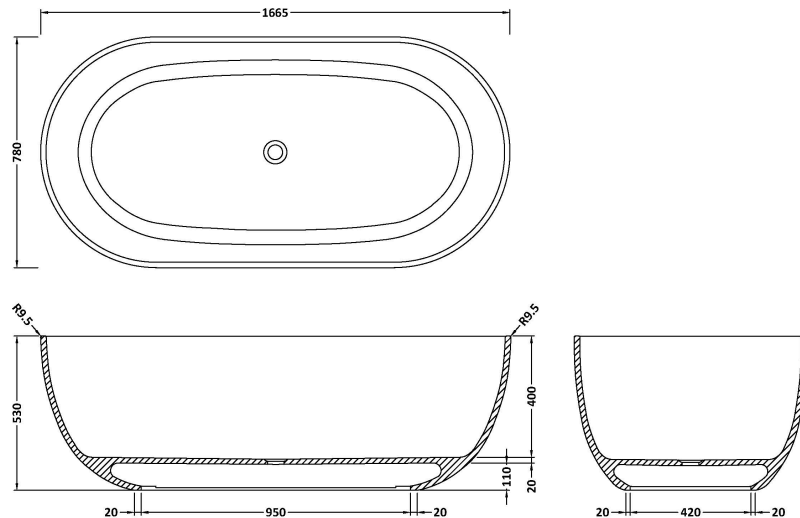

Sales Code: BAB076PG

Description: Crea Bath 1665 X 780 (No Waste)

Product Dimensions

Length (mm):	1665
Width (mm):	780
Depth (mm):	530
Nett Weight (kg):	85

Packaging Dimensions

Length (mm):	1665
Width (mm):	780
Depth (mm):	530
Gross Weight (kg):	100

Packaging Data

Box Colour:	
Box Qty:	0
Label Size:	0 x 0
Label Colour:	
Label Qty:	0

Outer Box Dimensions (If Applicable)

Length (mm):	
Width (mm):	
Height (mm):	
Gross Weight (kg):	
Barcode:	5056462606965

Product Details

Country of Origin:	South Africa
Fitting Instruction:	No
Certification:	FSC: No CE & UKCA:
Material Colour Reference:	Powder Grey
Product Material:	Cian Solid Surface
Material Thickness:	
Volume (Ltr):	180
Displaced Capacity:	110
Leg Set Included:	Legset Not Included
Waste Included:	Waste Not Included
Drilled/Undrilled:	Undrilled For Taps
Includes Grips:	No Grips Supplied
Embossed:	No
No of Tapholes:	None
Anti-Slip:	No