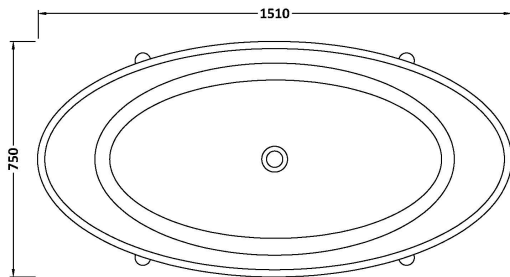

Sales Code: BAB081F

Description: Essex Bath 1510 X 760 (No Waste)

Product Dimensions

Length (mm):	1510
Width (mm):	759
Depth (mm):	575
Nett Weight (kg):	75

Packaging Dimensions

Length (mm):	1510
Width (mm):	760
Depth (mm):	575
Gross Weight (kg):	90

Packaging Data

Box Colour:	
Box Qty:	0
Label Size:	0 x 0
Label Colour:	
Label Qty:	0

Outer Box Dimensions (If Applicable)

Length (mm):	
Width (mm):	
Height (mm):	
Gross Weight (kg):	
Barcode:	5056462639185

Product Details

Country of Origin:	South Africa
Fitting Instruction:	No
Certification:	FSC: No CE & UKCA:
Material Colour Reference:	Light Fawn
Product Material:	Cian Solid Surface
Material Thickness:	16mm
Volume (Ltr):	170
Displaced Capacity:	100
Leg Set Included:	Legset Not Included
Waste Included:	Waste Not Included
Drilled/Undrilled:	Undrilled For Taps
Includes Grips:	No Grips Supplied
Embossed:	No
No of Tapholes:	None
Anti-Slip:	No