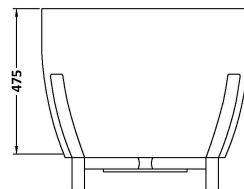

Sales Code: BAB081F

Description: Essex Bath 1510 X 760 (No Waste)

Product Dimensions

Length (mm):	1510
Width (mm):	759
Depth (mm):	575
Nett Weight (kg):	75

Packaging Dimensions

Length (mm):	1510
Width (mm):	760
Depth (mm):	575
Gross Weight (kg):	90

Packaging Data

Box Colour:	
Box Qty:	0
Label Size:	0 x 0
Label Colour:	
Label Qty:	0

Outer Box Dimensions (If Applicable)

Length (mm):	
Width (mm):	
Height (mm):	
Gross Weight (kg):	
Barcode:	5056462639185

Product Details

Country of Origin:	South Africa
Fitting Instruction:	No
Certification:	FSC: No CE & UKCA:
Material Colour Reference:	Light Fawn
Product Material:	Cian Solid Surface
Material Thickness:	16mm
Volume (Ltr):	170
Displaced Capacity:	100
Leg Set Included:	Legset Not Included
Waste Included:	Waste Not Included
Drilled/Undrilled:	Undrilled For Taps
Includes Grips:	No Grips Supplied
Embossed:	No
No of Tapholes:	None
Anti-Slip:	No