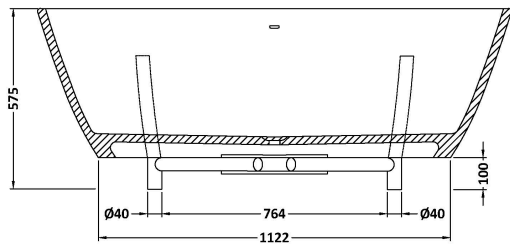

Sales Code: BAB081F

Description: Essex Bath 1510 X 760 (No Waste)

Product Dimensions

Length (mm):	1510
Width (mm):	759
Depth (mm):	575
Nett Weight (kg):	75

Packaging Dimensions

Length (mm):	1510
Width (mm):	760
Depth (mm):	575
Gross Weight (kg):	90

Packaging Data

Box Colour:	
Box Qty:	0
Label Size:	0 x 0
Label Colour:	
Label Qty:	0

Outer Box Dimensions (If Applicable)

Length (mm):	
Width (mm):	
Height (mm):	
Gross Weight (kg):	
Barcode:	5056462639185

Product Details

Country of Origin:	South Africa
Fitting Instruction:	No
Certification:	FSC: No CE & UKCA:
Material Colour Reference:	Light Fawn
Product Material:	Cian Solid Surface
Material Thickness:	16mm
Volume (Ltr):	170
Displaced Capacity:	100
Leg Set Included:	Legset Not Included
Waste Included:	Waste Not Included
Drilled/Undrilled:	Undrilled For Taps
Includes Grips:	No Grips Supplied
Embossed:	No
No of Tapholes:	None
Anti-Slip:	No