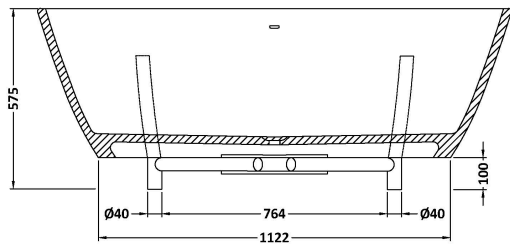

Sales Code: BAB081GM

Description: Essex Bath 1510 X 760 (No Waste)

Product Dimensions

Length (mm):	1510
Width (mm):	759
Depth (mm):	575
Nett Weight (kg):	75

Packaging Dimensions

Length (mm):	1510
Width (mm):	760
Depth (mm):	575
Gross Weight (kg):	90

Packaging Data

Box Colour:	
Box Qty:	0
Label Size:	0 x 0
Label Colour:	
Label Qty:	0

Outer Box Dimensions (If Applicable)

Length (mm):	
Width (mm):	
Height (mm):	
Gross Weight (kg):	
Barcode:	5056462639161

Product Details

Country of Origin:	South Africa
Fitting Instruction:	No
Certification:	FSC: No CE & UKCA:
Material Colour Reference:	Gunmetal
Product Material:	Cian Solid Surface
Material Thickness:	16mm
Volume (Ltr):	170
Displaced Capacity:	100
Leg Set Included:	Legset Not Included
Waste Included:	Waste Not Included
Drilled/Undrilled:	Undrilled For Taps
Includes Grips:	No Grips Supplied
Embossed:	No
No of Tapholes:	None
Anti-Slip:	No