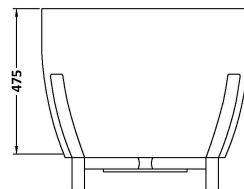

Sales Code: BAB081GM

Description: Essex Bath 1510 X 760 (No Waste)

Product Dimensions

Length (mm):	1510
Width (mm):	759
Depth (mm):	575
Nett Weight (kg):	75

Packaging Dimensions

Length (mm):	1510
Width (mm):	760
Depth (mm):	575
Gross Weight (kg):	90

Packaging Data

Box Colour:	
Box Qty:	0
Label Size:	0 x 0
Label Colour:	
Label Qty:	0

Outer Box Dimensions (If Applicable)

Length (mm):	
Width (mm):	
Height (mm):	
Gross Weight (kg):	
Barcode:	5056462639161

Product Details

Country of Origin:	South Africa
Fitting Instruction:	No
Certification:	FSC: No CE & UKCA:
Material Colour Reference:	Gunmetal
Product Material:	Cian Solid Surface
Material Thickness:	16mm
Volume (Ltr):	170
Displaced Capacity:	100
Leg Set Included:	Legset Not Included
Waste Included:	Waste Not Included
Drilled/Undrilled:	Undrilled For Taps
Includes Grips:	No Grips Supplied
Embossed:	No
No of Tapholes:	None
Anti-Slip:	No