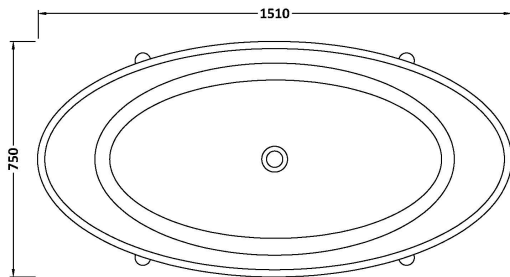

Sales Code: BAB081GM

Description: Essex Bath 1510 X 760 (No Waste)

Product Dimensions

Length (mm):	1510
Width (mm):	759
Depth (mm):	575
Nett Weight (kg):	75

Packaging Dimensions

Length (mm):	1510
Width (mm):	760
Depth (mm):	575
Gross Weight (kg):	90

Packaging Data

Box Colour:	
Box Qty:	0
Label Size:	0 x 0
Label Colour:	
Label Qty:	0

Outer Box Dimensions (If Applicable)

Length (mm):	
Width (mm):	
Height (mm):	
Gross Weight (kg):	
Barcode:	5056462639161

Product Details

Country of Origin:	South Africa
Fitting Instruction:	No
Certification:	FSC: No CE & UKCA:
Material Colour Reference:	Gunmetal
Product Material:	Cian Solid Surface
Material Thickness:	16mm
Volume (Ltr):	170
Displaced Capacity:	100
Leg Set Included:	Legset Not Included
Waste Included:	Waste Not Included
Drilled/Undrilled:	Undrilled For Taps
Includes Grips:	No Grips Supplied
Embossed:	No
No of Tapholes:	None
Anti-Slip:	No