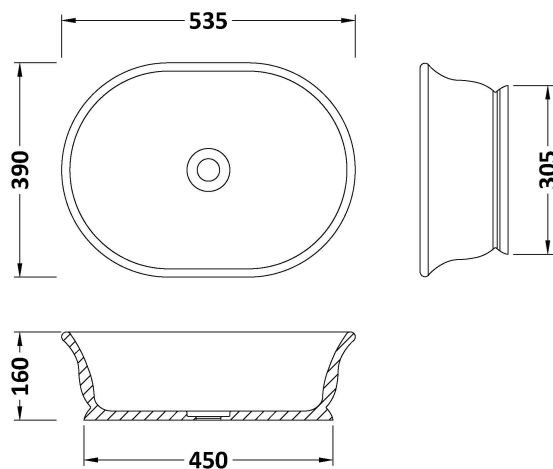

Sales Code: BAB130PG

Description: Bampton/Aurelius Basin 535 X 390

Product Dimensions

Height (mm):	160
Width (mm):	535
Depth (mm):	390
Nett Weight (kg):	11

Packaging Dimensions

Height (mm):	180
Width (mm):	420
Depth (mm):	550
Gross Weight (kg):	11

Packaging Data

Box Colour:	
Box Qty:	0
Label Size:	0 x 0
Label Colour:	
Label Qty:	0

Outer Box Dimensions (If Applicable)

Height (mm):	
Width (mm):	
Depth (mm):	
Gross Weight (kg):	
Barcode:	5056462606576

Product Details

Country of Origin:	South Africa
Fitting Instruction:	No
Certification: CE & UKCA:	WRAS: N/A WRAS No: N/A
Product Material:	Solid Surface
Fixing Supplied:	No

Pans/Bidets: Trap Style: N/A Includes Seat: Not Applicable

Basins: Tap Hole: Not Applicable Chain Stay Hole: No
Template: Not Applicable Waste Type Req: Unslotted
Overflow Inc: No Overflow Cover: No
Inner Bowl Depth (mm): 155 mm