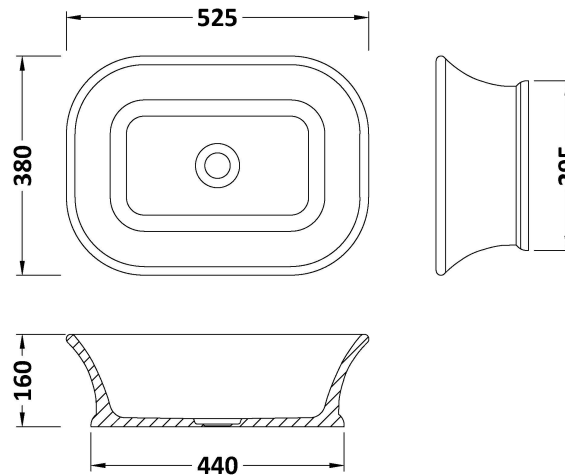

Sales Code: BAB135GM

Description: Magnus/Senator Basin 525 X 380

Product Dimensions

Height (mm):	160
Width (mm):	525
Depth (mm):	380
Nett Weight (kg):	11

Packaging Dimensions

Height (mm):	180
Width (mm):	420
Depth (mm):	550
Gross Weight (kg):	11

Packaging Data

Box Colour:	
Box Qty:	0
Label Size:	0 x 0
Label Colour:	
Label Qty:	0

Outer Box Dimensions (If Applicable)

Height (mm):	
Width (mm):	
Depth (mm):	
Gross Weight (kg):	
Barcode:	5056462606798

Product Details

Country of Origin:	South Africa
Fitting Instruction:	No
Certification: CE & UKCA:	WRAS: N/A WRAS No: N/A
Product Material:	Solid Surface
Fixing Supplied:	No

Pans/Bidets: Trap Style: N/A Includes Seat: Not Applicable

Basins: Tap Hole: Not Applicable Chain Stay Hole: No
Template: Not Applicable Waste Type Req: Unslotted
Overflow Inc: No Overflow Cover: No
Inner Bowl Depth (mm): 150 mm