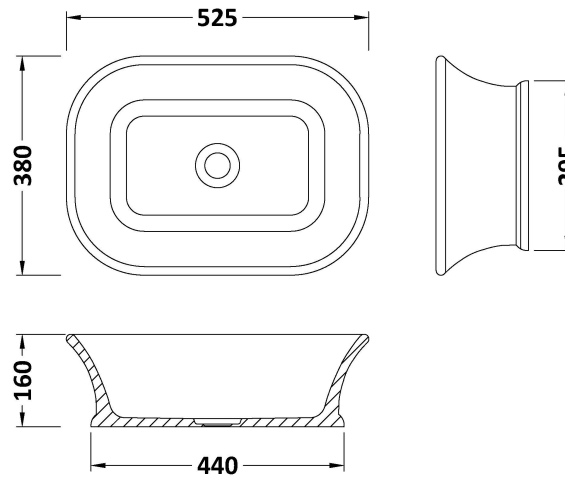

Sales Code: BAB135IG

Description: Magnus/Senator Basin 525 X 380

Product Dimensions

Height (mm):	160
Width (mm):	525
Depth (mm):	380
Nett Weight (kg):	11

Packaging Dimensions

Height (mm):	180
Width (mm):	420
Depth (mm):	550
Gross Weight (kg):	11

Packaging Data

Box Colour:	
Box Qty:	0
Label Size:	0 x 0
Label Colour:	
Label Qty:	0

Outer Box Dimensions (If Applicable)

Height (mm):	
Width (mm):	
Depth (mm):	
Gross Weight (kg):	
Barcode:	5056462606842

Product Details

Country of Origin:	South Africa
Fitting Instruction:	No
Certification: CE & UKCA:	WRAS: N/A WRAS No: N/A
Product Material:	Solid Surface
Fixing Supplied:	No

Pans/Bidets: Trap Style: N/A Includes Seat: Not Applicable

Basins: Tap Hole: Not Applicable Chain Stay Hole: No
Template: Not Applicable Waste Type Req: Unslotted
Overflow Inc: No Overflow Cover: No
Inner Bowl Depth (mm): 155 mm