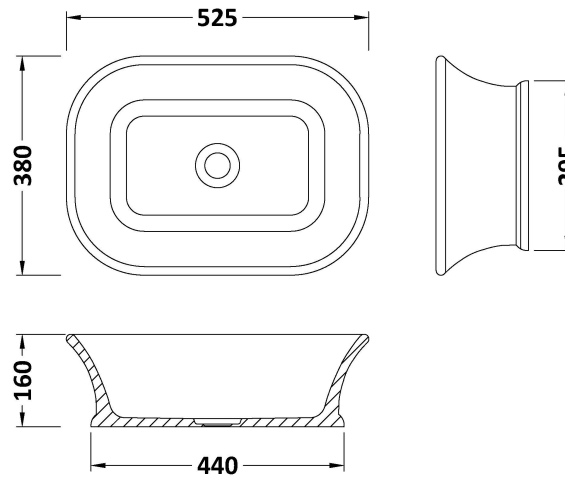

Sales Code: BAB135

Description: Magnus/Senator Basin 525 X 380

Product Dimensions

Height (mm):	160
Width (mm):	525
Depth (mm):	380
Nett Weight (kg):	11

Packaging Dimensions

Height (mm):	180
Width (mm):	420
Depth (mm):	550
Gross Weight (kg):	11

Packaging Data

Box Colour:	
Box Qty:	0
Label Size:	0 x 0
Label Colour:	
Label Qty:	0

Outer Box Dimensions (If Applicable)

Height (mm):	
Width (mm):	
Depth (mm):	
Gross Weight (kg):	
Barcode:	5056462606781

Product Details

Country of Origin:	South Africa
Fitting Instruction:	No
Certification: CE & UKCA:	WRAS: N/A WRAS No: N/A
Product Material:	Solid Surface
Fixing Supplied:	No

Pans/Bidets: Trap Style: N/A Includes Seat: Not Applicable

Basins: Tap Hole: Not Applicable Chain Stay Hole: No
Template: Not Applicable Waste Type Req: Unslotted
Overflow Inc: No Overflow Cover: No
Inner Bowl Depth (mm): 155 mm