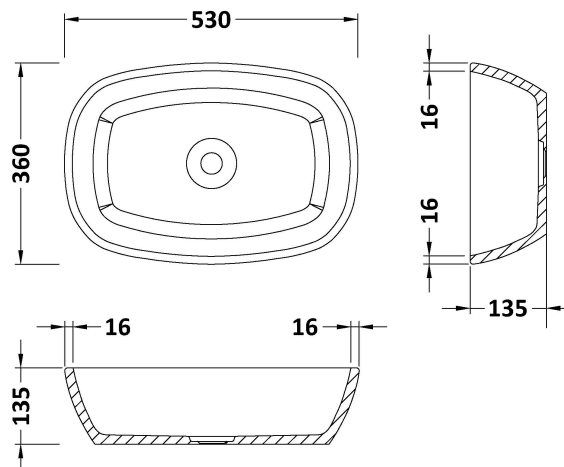

Sales Code: BAB164B

Description: Vive Basin 530 X 360

Product Dimensions

Height (mm):	135
Width (mm):	530
Depth (mm):	360
Nett Weight (kg):	9

Packaging Dimensions

Height (mm):	210
Width (mm):	400
Depth (mm):	550
Gross Weight (kg):	9

Packaging Data

Box Colour:	
Box Qty:	0
Label Size:	0 x 0
Label Colour:	
Label Qty:	0

Outer Box Dimensions (If Applicable)

Height (mm):	
Width (mm):	
Depth (mm):	
Gross Weight (kg):	
Barcode:	5056462607795

Product Details

Country of Origin:	South Africa
Fitting Instruction:	No
Certification: CE & UKCA:	WRAS: N/A WRAS No: N/A
Product Material:	Solid Surface
Fixing Supplied:	No

Pans/Bidets: Trap Style: N/A Includes Seat: Not Applicable

Basins: Tap Hole: Not Applicable Chain Stay Hole: No
Template: Not Applicable Waste Type Req: Unslotted
Overflow Inc: No Overflow Cover: No
Inner Bowl Depth (mm): 115mm