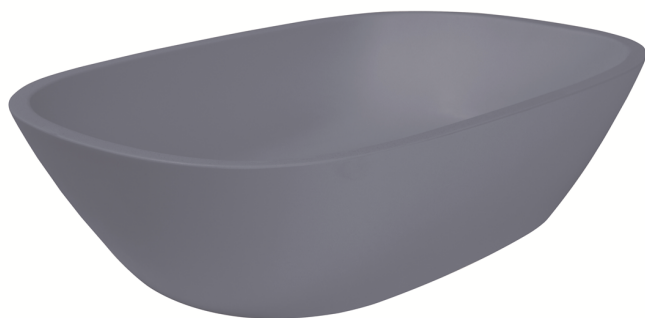

Sales Code: BAB164B

Description: Vive Basin 530 X 360

Product Dimensions

Height (mm):	135
Width (mm):	530
Depth (mm):	360
Nett Weight (kg):	9

Packaging Dimensions

Height (mm):	210
Width (mm):	400
Depth (mm):	550
Gross Weight (kg):	9