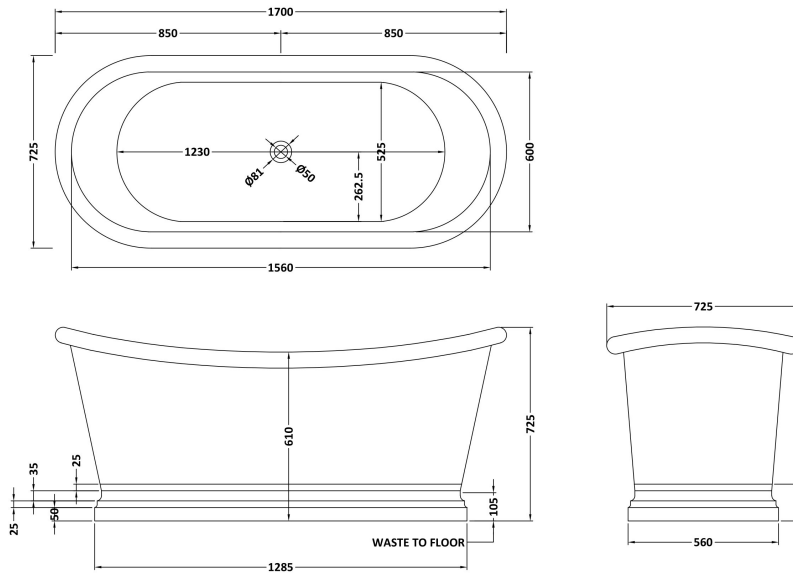

Sales Code: BAC020

Description: Bath W/Nickel Outer & Nickel Inner 1700

Product Dimensions

Length (mm):	1700
Width (mm):	725
Depth (mm):	725
Nett Weight (kg):	44

Packaging Dimensions

Length (mm):	1800
Width (mm):	820
Depth (mm):	800
Gross Weight (kg):	71.4

Packaging Data

Box Colour:	
Box Qty:	0
Label Size:	0 x 0
Label Colour:	
Label Qty:	0

Outer Box Dimensions (If Applicable)

Length (mm):	
Width (mm):	
Height (mm):	
Gross Weight (kg):	
Barcode:	5056211810650

Product Details

Country of Origin:	India
Fitting Instruction:	No
Certification:	FSC: No CE & UKCA:
Material Colour Reference:	Not Applicable
Product Material:	Copper
Material Thickness:	
Volume (Ltr):	190L
Displaced Capacity:	120L
Leg Set Included:	Legset Not Included
Waste Included:	Waste Not Included
Drilled/Undrilled:	Undrilled For Taps
Includes Grips:	No Grips Supplied
Embossed:	No
No of Tapholes:	None
Anti-Slip:	No