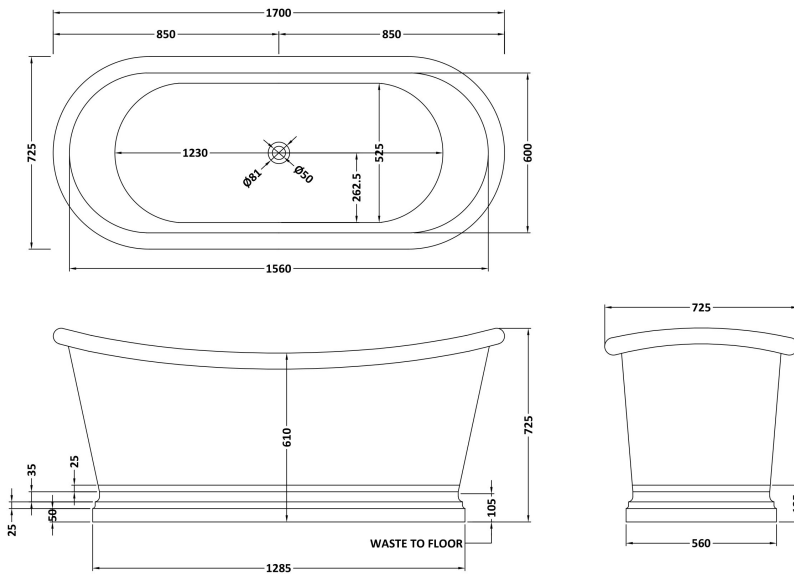

Sales Code: BAC030

Description: Bath W/Tin Outer & Tin Inner 1700

Product Dimensions

Length (mm):	1700
Width (mm):	725
Depth (mm):	725
Nett Weight (kg):	44

Packaging Dimensions

Length (mm):	1800
Width (mm):	820
Depth (mm):	800
Gross Weight (kg):	71.4

Packaging Data

Box Colour:	
Box Qty:	0
Label Size:	0 x 0
Label Colour:	
Label Qty:	0

Outer Box Dimensions (If Applicable)

Length (mm):	
Width (mm):	
Height (mm):	
Gross Weight (kg):	
Barcode:	5056211810667

Product Details

Country of Origin:	India
Fitting Instruction:	No
Certification:	FSC: No CE & UKCA:
Material Colour Reference:	Not Applicable
Product Material:	Copper
Material Thickness:	
Volume (Ltr):	190L
Displaced Capacity:	120L
Leg Set Included:	Legset Not Included
Waste Included:	Waste Not Included
Drilled/Undrilled:	Undrilled For Taps
Includes Grips:	No Grips Supplied
Embossed:	No
No of Tapholes:	None
Anti-Slip:	No