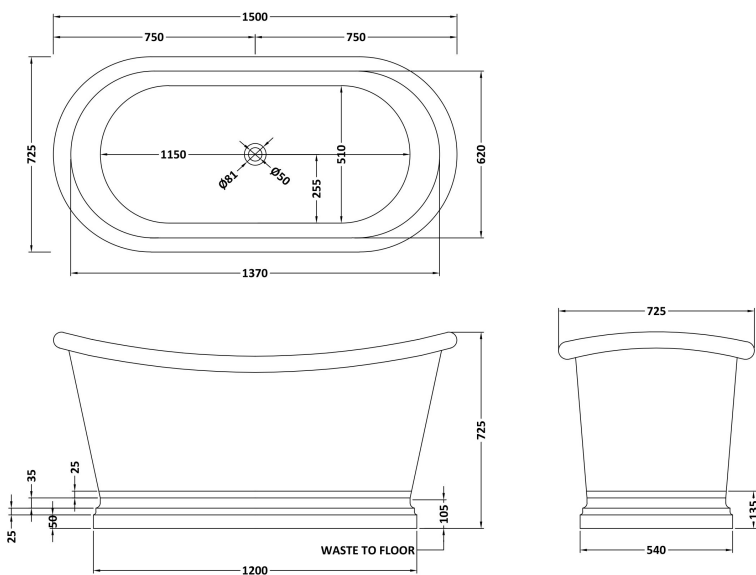

Sales Code: BAC035

Description: Bath W/Tin Outer & Tin Inner 1500

Product Dimensions

Length (mm):	1500
Width (mm):	725
Depth (mm):	725
Nett Weight (kg):	40

Packaging Dimensions

Length (mm):	1600
Width (mm):	820
Depth (mm):	800
Gross Weight (kg):	67.75

Packaging Data

Box Colour:	
Box Qty:	0
Label Size:	0 x 0
Label Colour:	
Label Qty:	0

Outer Box Dimensions (If Applicable)

Length (mm):	
Width (mm):	
Height (mm):	
Gross Weight (kg):	
Barcode:	5056211810704

Product Details

Country of Origin:	India
Fitting Instruction:	No
Certification:	FSC: No CE & UKCA:
Material Colour Reference:	Not Applicable
Product Material:	Copper
Material Thickness:	
Volume (Ltr):	180L
Displaced Capacity:	110L
Leg Set Included:	Legset Not Included
Waste Included:	Waste Not Included
Drilled/Undrilled:	Undrilled For Taps
Includes Grips:	No Grips Supplied
Embossed:	No
No of Tapholes:	None
Anti-Slip:	No