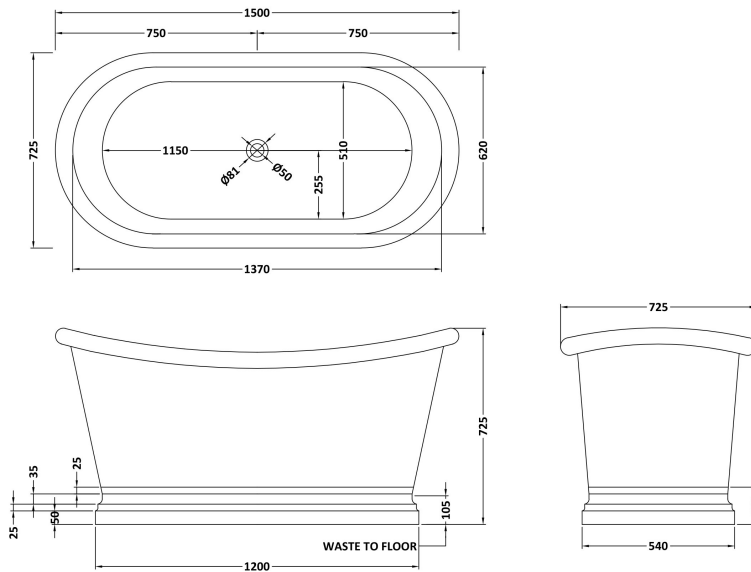

Sales Code: BAC036

Description: 1500 Brass Inner With Brass Outer

Product Dimensions

Length (mm):	1500
Width (mm):	725
Depth (mm):	725
Nett Weight (kg):	37.4

Packaging Dimensions

Length (mm):	1600
Width (mm):	820
Depth (mm):	800
Gross Weight (kg):	65.7

Packaging Data

Box Colour:	
Box Qty:	0
Label Size:	0 x 0
Label Colour:	
Label Qty:	0

Outer Box Dimensions (If Applicable)

Length (mm):	
Width (mm):	
Height (mm):	
Gross Weight (kg):	
Barcode:	5056462620862

Product Details

Country of Origin:	India
Fitting Instruction:	No
Certification:	FSC: No CE & UKCA:
Material Colour Reference:	Not Applicable
Product Material:	Copper
Material Thickness:	
Volume (Ltr):	180L
Displaced Capacity:	110L
Leg Set Included:	Legset Not Included
Waste Included:	Waste Not Included
Drilled/Undrilled:	Undrilled For Taps
Includes Grips:	No Grips Supplied
Embossed:	No
No of Tapholes:	None
Anti-Slip:	No