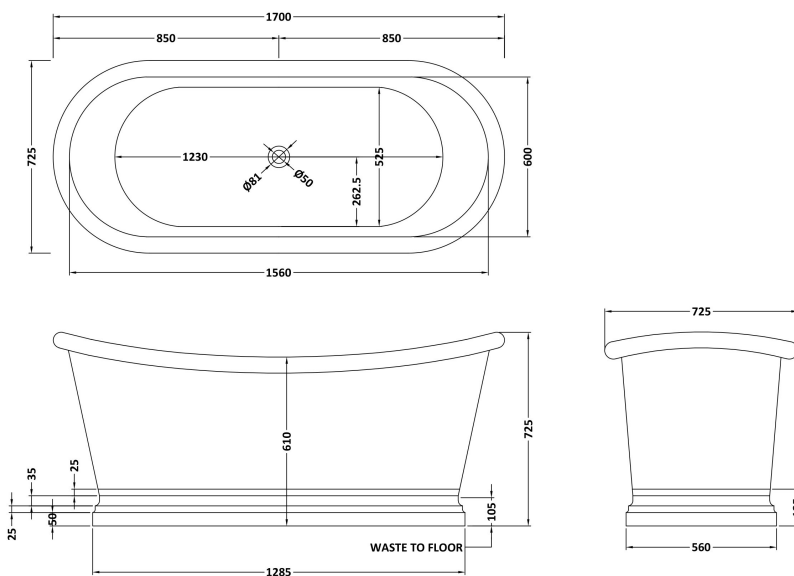

**Sales Code:** BAC040

**Description:** Bath W/Copper Outer & Copper Inner 1700

**Product Dimensions**

Length (mm):	1700
Width (mm):	725
Depth (mm):	725
Nett Weight (kg):	44

**Packaging Dimensions**

Length (mm):	1800
Width (mm):	820
Depth (mm):	800
Gross Weight (kg):	71.4

**Packaging Data**

Box Colour:	
Box Qty:	0
Label Size:	0 x 0
Label Colour:	
Label Qty:	0

**Outer Box Dimensions (If Applicable)**

Length (mm):	
Width (mm):	
Height (mm):	
Gross Weight (kg):	
Barcode:	5056211810674

**Product Details**

Country of Origin:	India
Fitting Instruction:	No
Certification:	FSC: No CE & UKCA:
Material Colour Reference:	Not Applicable
Product Material:	Copper
Material Thickness:	
Volume (Ltr):	190L
Displaced Capacity:	120L
Leg Set Included:	Legset Not Included
Waste Included:	Waste Not Included
Drilled/Undrilled:	Undrilled For Taps
Includes Grips:	No Grips Supplied
Embossed:	No
No of Tapholes:	None
Anti-Slip:	No