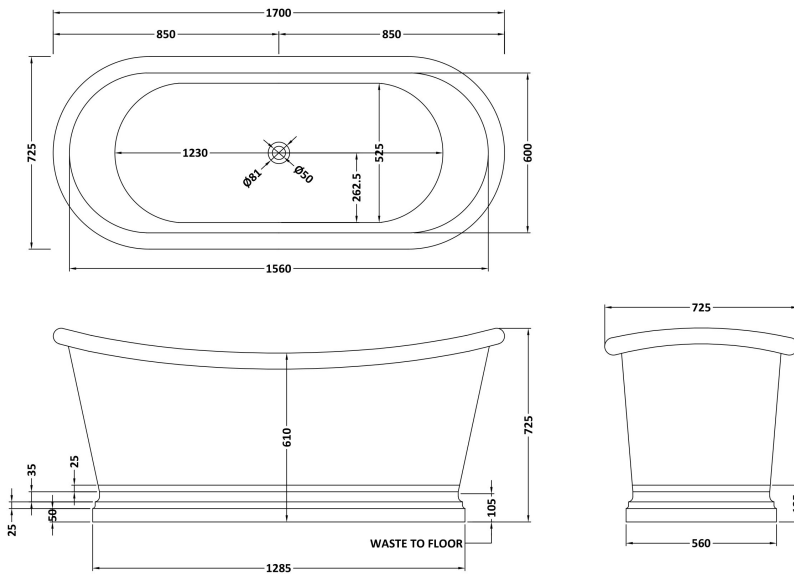

**Sales Code:** BAC046

**Description:** 1700 Antique Boat With Antique Inner

**Product Dimensions**

Length (mm):	1700
Width (mm):	725
Depth (mm):	725
Nett Weight (kg):	44

**Packaging Dimensions**

Length (mm):	1800
Width (mm):	820
Depth (mm):	800
Gross Weight (kg):	71.4

**Packaging Data**

Box Colour:	
Box Qty:	0
Label Size:	0 x 0
Label Colour:	
Label Qty:	0

**Outer Box Dimensions (If Applicable)**

Length (mm):	
Width (mm):	
Height (mm):	
Gross Weight (kg):	
Barcode:	5056462661759

**Product Details**

Country of Origin:	India
Fitting Instruction:	No
Certification:	FSC: No CE & UKCA:
Material Colour Reference:	Not Applicable
Product Material:	Copper
Material Thickness:	
Volume (Ltr):	190L
Displaced Capacity:	120L
Leg Set Included:	Legset Not Included
Waste Included:	Waste Not Included
Drilled/Undrilled:	Undrilled For Taps
Includes Grips:	No Grips Supplied
Embossed:	No
No of Tapholes:	None
Anti-Slip:	No