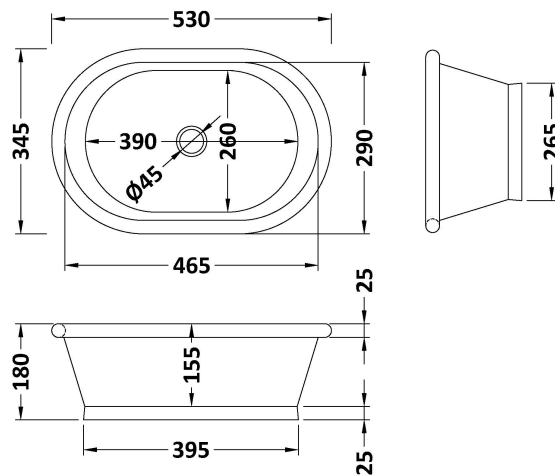

Sales Code: BAC056

Description: Antique Copper Basin With Nickel Inner

Product Dimensions

Height (mm):	180
Width (mm):	530
Depth (mm):	345
Nett Weight (kg):	3.35

Packaging Dimensions

Height (mm):	240
Width (mm):	440
Depth (mm):	600
Gross Weight (kg):	5.48

Packaging Data

Box Colour:	
Box Qty:	0
Label Size:	0 x 0
Label Colour:	
Label Qty:	0

Outer Box Dimensions (If Applicable)

Height (mm):	
Width (mm):	
Depth (mm):	
Gross Weight (kg):	
Barcode:	5056462661711

Product Details

Country of Origin:	India
Fitting Instruction:	No
Certification: CE & UKCA:	WRAS: N/A WRAS No: N/A
Product Material:	Copper
Fixing Supplied:	No

Pans/Bidets: Trap Style: N/A Includes Seat: Not Applicable

Basins: Tap Hole: Not Applicable Chain Stay Hole: No
Template: Not Applicable Waste Type Req: Unslotted
Overflow Inc: No Overflow Cover: No
Inner Bowl Depth (mm): 155 mm