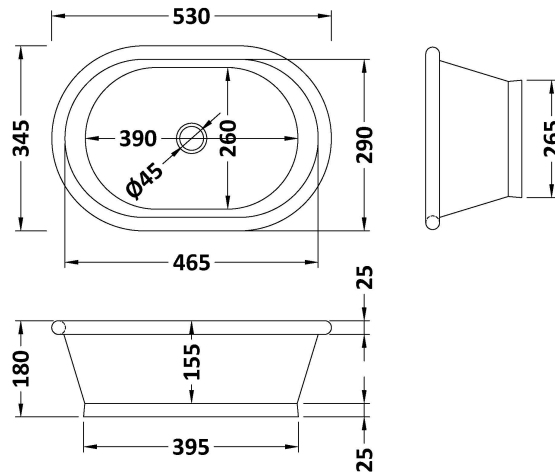

Sales Code: BAC061

Description: Brass Basin Inner And Outer

Product Dimensions

Height (mm):	180
Width (mm):	530
Depth (mm):	345
Nett Weight (kg):	3

Packaging Dimensions

Height (mm):	240
Width (mm):	440
Depth (mm):	600
Gross Weight (kg):	4.98

Packaging Data

Box Colour:	
Box Qty:	0
Label Size:	0 x 0
Label Colour:	
Label Qty:	0

Outer Box Dimensions (If Applicable)

Height (mm):	
Width (mm):	
Depth (mm):	
Gross Weight (kg):	
Barcode:	5056462620879

Product Details

Country of Origin:	India
Fitting Instruction:	No
Certification: CE & UKCA:	WRAS: N/A WRAS No: N/A
Product Material:	Copper
Fixing Supplied:	No

Pans/Bidets: Trap Style: N/A Includes Seat: Not Applicable

Basins: Tap Hole: Not Applicable Chain Stay Hole: No
Template: Not Applicable Waste Type Req: Unslotted
Overflow Inc: No Overflow Cover: No
Inner Bowl Depth (mm): 155 mm