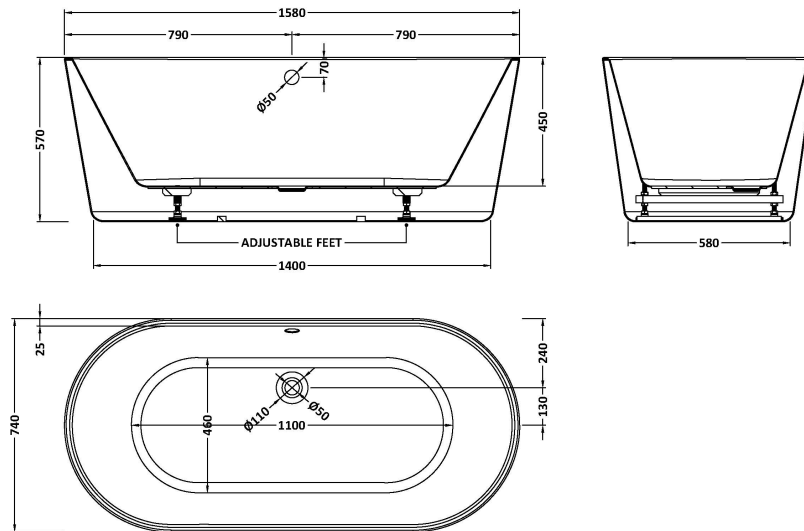

Sales Code: BAS005

Description: Viado 1580 X 740 Bath (Waste Included)

Product Dimensions

Length (mm):	1580
Width (mm):	740
Depth (mm):	570
Nett Weight (kg):	35

Packaging Dimensions

Length (mm):	1620
Width (mm):	770
Depth (mm):	630
Gross Weight (kg):	55

Packaging Data

Box Colour:	
Box Qty:	0
Label Size:	0 x 0
Label Colour:	
Label Qty:	0

Outer Box Dimensions (If Applicable)

Length (mm):	
Width (mm):	
Height (mm):	
Gross Weight (kg):	
Barcode:	5056462608136

Product Details

Country of Origin:	Hong Kong
Fitting Instruction:	No
Certification:	FSC: No CE & UKCA:
Material Colour Reference:	European White
Product Material:	Acrylic
Material Thickness:	
Volume (Ltr):	225
Displaced Capacity:	155
Leg Set Included:	Legset Not Included
Waste Included:	Waste Included
Drilled/Undrilled:	Undrilled For Taps
Includes Grips:	No Grips Supplied
Embossed:	No
No of Tapholes:	None
Anti-Slip:	No