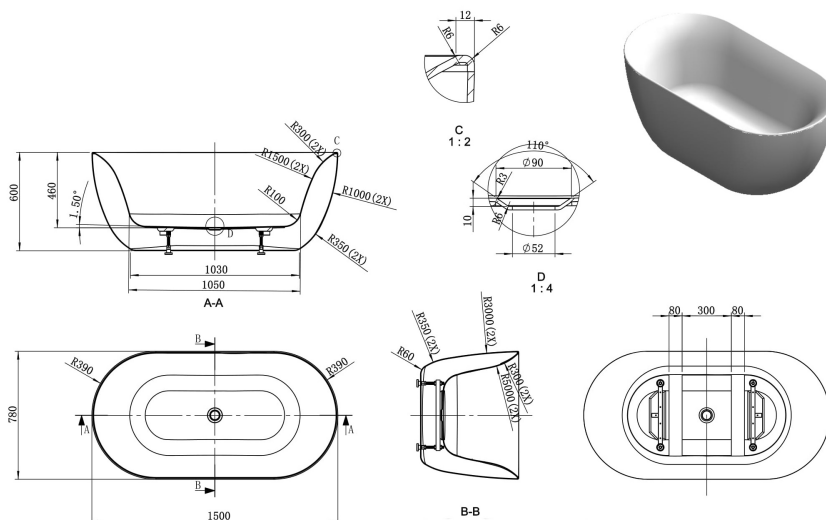

Sales Code: BAS012

Description: Dinkee 1500 X 780 Bath (Waste Included)

**Product Dimensions**

Length (mm):	1500
Width (mm):	780
Depth (mm):	600
Nett Weight (kg):	34

**Packaging Dimensions**

Length (mm):	1540
Width (mm):	820
Depth (mm):	670
Gross Weight (kg):	54

**Packaging Data**

Box Colour:	
Box Qty:	0
Label Size:	0 x 0
Label Colour:	
Label Qty:	0

**Outer Box Dimensions (If Applicable)**

Length (mm):	
Width (mm):	
Height (mm):	
Gross Weight (kg):	
Barcode:	5056462608181

**Product Details**

Country of Origin:	Hong Kong
Fitting Instruction:	No
Certification:	FSC: No CE & UKCA:
Material Colour Reference:	Gloss White
Product Material:	Acrylic
Material Thickness:	
Volume (Ltr):	170
Displaced Capacity:	100
Leg Set Included:	Legset Included
Waste Included:	Waste Included
Drilled/Undrilled:	Undrilled For Taps
Includes Grips:	No Grips Supplied
Embossed:	No
No of Tapholes:	None
Anti-Slip:	No