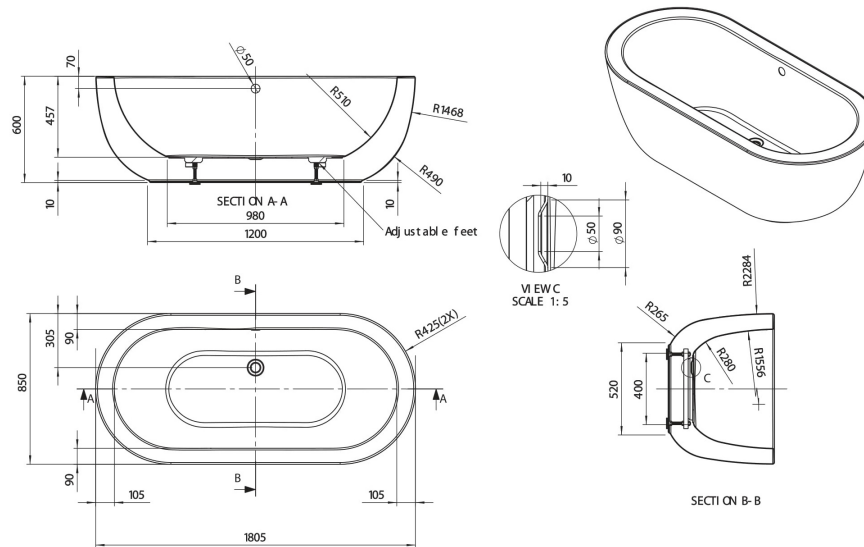

Sales Code: BAS020

Description: Ovali 1805 X 850 Bath (Waste Included)

Product Dimensions

Length (mm):	1805
Width (mm):	850
Depth (mm):	600
Nett Weight (kg):	42

Packaging Dimensions

Length (mm):	1850
Width (mm):	890
Depth (mm):	660
Gross Weight (kg):	62

Packaging Data

Box Colour:	
Box Qty:	0
Label Size:	0 x 0
Label Colour:	
Label Qty:	0

Outer Box Dimensions (If Applicable)

Length (mm):	
Width (mm):	
Height (mm):	
Gross Weight (kg):	
Barcode:	5056462608174

Product Details

Country of Origin:	Hong Kong
Fitting Instruction:	No
Certification:	FSC: No CE & UKCA:
Material Colour Reference:	European White
Product Material:	
Material Thickness:	
Volume (Ltr):	
Displaced Capacity:	
Leg Set Included:	
Waste Included:	
Drilled/Undrilled:	
Includes Grips:	
Embossed:	
No of Tapholes:	
Anti-Slip:	