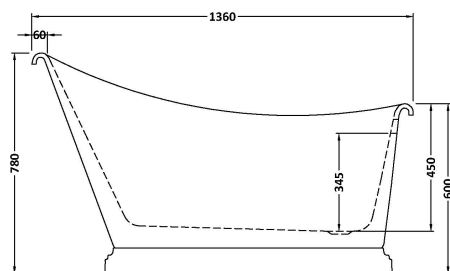

Sales Code: BAS036

Description: Penny 1360mm Slipper Bath

Product Dimensions

Length (mm):	1360
Width (mm):	750
Depth (mm):	780
Nett Weight (kg):	33

Packaging Dimensions

Length (mm):	1390
Width (mm):	780
Depth (mm):	820
Gross Weight (kg):	53

Packaging Data

Box Colour:	
Box Qty:	0
Label Size:	0 x 0
Label Colour:	
Label Qty:	0

Outer Box Dimensions (If Applicable)

Length (mm):	
Width (mm):	
Height (mm):	
Gross Weight (kg):	
Barcode:	5056462604107

Product Details

Country of Origin:	Hong Kong
Fitting Instruction:	No
Certification:	FSC: CE & UKCA:
Material Colour Reference:	European White
Product Material:	
Material Thickness:	
Volume (Ltr):	
Displaced Capacity:	
Leg Set Included:	
Waste Included:	
Drilled/Undrilled:	
Includes Grips:	
Embossed:	
No of Tapholes:	
Anti-Slip:	