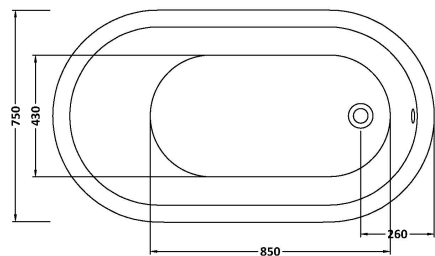

Sales Code: BAS036

Description: Penny 1360mm Slipper Bath

Product Dimensions

Length (mm):	1360
Width (mm):	750
Depth (mm):	780
Nett Weight (kg):	33

Packaging Dimensions

Length (mm):	1390
Width (mm):	780
Depth (mm):	820
Gross Weight (kg):	53

Packaging Data

Box Colour:	
Box Qty:	0
Label Size:	0 x 0
Label Colour:	
Label Qty:	0

Outer Box Dimensions (If Applicable)

Length (mm):	
Width (mm):	
Height (mm):	
Gross Weight (kg):	
Barcode:	5056462604107

Product Details

Country of Origin:	Hong Kong
Fitting Instruction:	No
Certification:	FSC: CE & UKCA:
Material Colour Reference:	European White
Product Material:	
Material Thickness:	
Volume (Ltr):	
Displaced Capacity:	
Leg Set Included:	
Waste Included:	
Drilled/Undrilled:	
Includes Grips:	
Embossed:	
No of Tapholes:	
Anti-Slip:	