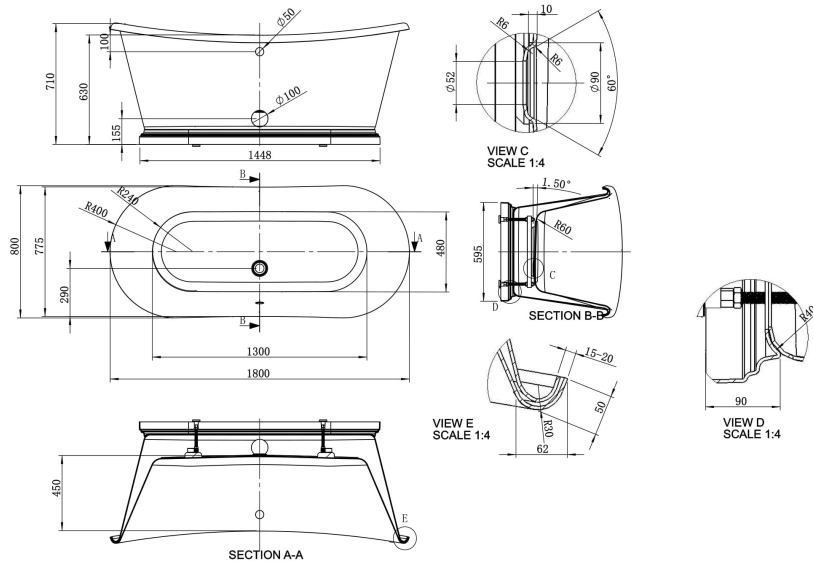

Sales Code: BAS070

Description: 1800mm Acrylic Boat Bath

Product Dimensions

Length (mm):	1800
Width (mm):	800
Depth (mm):	710
Nett Weight (kg):	46

Packaging Dimensions

Length (mm):	1830
Width (mm):	830
Depth (mm):	750
Gross Weight (kg):	66

Packaging Data

Box Colour:	
Box Qty:	0
Label Size:	0 x 0
Label Colour:	
Label Qty:	0

Outer Box Dimensions (If Applicable)

Length (mm):	
Width (mm):	
Height (mm):	
Gross Weight (kg):	
Barcode:	5056462606033

Product Details

Country of Origin:	Hong Kong
Fitting Instruction:	No
Certification:	FSC: No CE & UKCA:
Material Colour Reference:	European White
Product Material:	Acrylic
Material Thickness:	
Volume (Ltr):	
Displaced Capacity:	
Leg Set Included:	Legset Not Included
Waste Included:	Waste Not Included
Drilled/Undrilled:	Undrilled For Taps
Includes Grips:	No Grips Supplied
Embossed:	No
No of Tapholes:	
Anti-Slip:	No