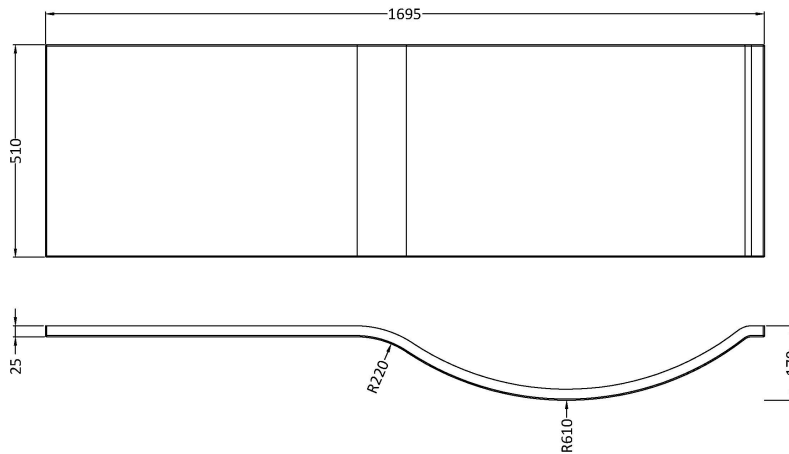

Sales Code: BAZPB008

Description: 1700 P-Bath Panel & Black Screen Rh

Packaging Details

Barcode: 5056678408827

Sales Code: WBP102

Description: 1700mm P Shaped Showerbath Rh

Product Dimensions

Length (mm):	1700
Width (mm):	850
Depth (mm):	415
Nett Weight (kg):	19

Packaging Dimensions

Length (mm):	1700
Width (mm):	900
Depth (mm):	415
Gross Weight (kg):	19

Packaging Data

Box Colour:	Brown Cardboard Sleeve
Box Qty:	1
Label Size:	300 x 35
Label Colour:	White Label
Label Qty:	2

Outer Box Dimensions (If Applicable)

Length (mm):	
Width (mm):	
Height (mm):	
Gross Weight (kg):	
Barcode:	5055275824610

Product Details

Country of Origin:	Turkey
Fitting Instruction:	No
Certification:	FSC: CE & UKCA:
Material Colour Reference:	European White
Product Material:	Acrylic
Material Thickness:	4mm
Volume (Ltr):	182L
Displaced Capacity:	112L
Leg Set Included:	Not Applicable
Waste Included:	Not Applicable
Drilled/Undrilled:	Not Applicable
Includes Grips:	Not Applicable
Embossed:	Not Applicable
No of Tapholes:	None
Anti-Slip:	Not Applicable

Sales Code: WBP200

Description: 1700mm P Shaped Front Panel

Product Dimensions

Length (mm):	1695
Width (mm):	510
Depth (mm):	170
Nett Weight (kg):	2

Packaging Dimensions

Length (mm):	1700
Width (mm):	520
Depth (mm):	30
Gross Weight (kg):	2