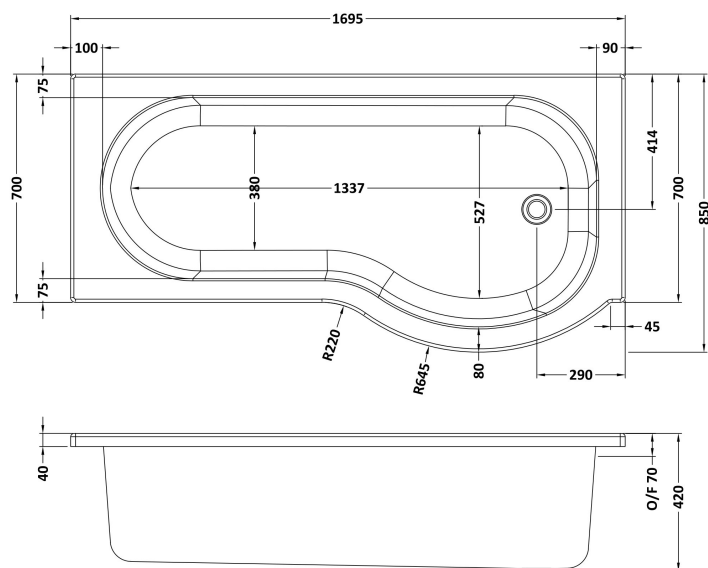

Sales Code: BAZPB008

Description: 1700 P-Bath Panel & Black Screen Rh

Packaging Details

Barcode: 5056678408827

Sales Code: WBP102

Description: 1700mm P Shaped Showerbath Rh

Product Dimensions

Length (mm):	1700
Width (mm):	850
Depth (mm):	415
Nett Weight (kg):	19

Packaging Dimensions

Length (mm):	1700
Width (mm):	900
Depth (mm):	415
Gross Weight (kg):	19

Packaging Data

Box Colour:	Brown Cardboard Sleeve
Box Qty:	1
Label Size:	300 x 35
Label Colour:	White Label
Label Qty:	2

Outer Box Dimensions (If Applicable)

Length (mm):	
Width (mm):	
Height (mm):	
Gross Weight (kg):	
Barcode:	5055275824610

Product Details

Country of Origin:	Turkey
Fitting Instruction:	No
Certification:	FSC: CE & UKCA:
Material Colour Reference:	European White
Product Material:	Acrylic
Material Thickness:	4mm
Volume (Ltr):	182L
Displaced Capacity:	112L
Leg Set Included:	Not Applicable
Waste Included:	Not Applicable
Drilled/Undrilled:	Not Applicable
Includes Grips:	Not Applicable
Embossed:	Not Applicable
No of Tapholes:	None
Anti-Slip:	Not Applicable

Sales Code: WBP200

Description: 1700mm P Shaped Front Panel

Product Dimensions

Length (mm):	1695
Width (mm):	510
Depth (mm):	170
Nett Weight (kg):	2

Packaging Dimensions

Length (mm):	1700
Width (mm):	520
Depth (mm):	30
Gross Weight (kg):	2