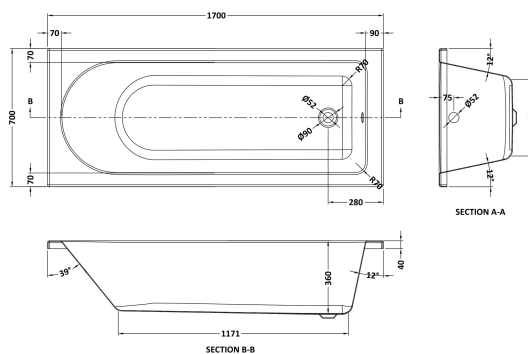

**Sales Code:** BAZSE006

**Description:** 1700X700 Standard Bath Panel & Screen

**Packaging Details**

Barcode: 5056678407486

**Sales Code:** NBA609

**Description:** Standard Se Bath & Leg Set 1700X700

**Product Dimensions**

Length (mm):	1700
Width (mm):	700
Depth (mm):	355
Nett Weight (kg):	17

**Packaging Dimensions**

Length (mm):	1700
Width (mm):	720
Depth (mm):	400
Gross Weight (kg):	17

**Packaging Data**

Box Colour:	Brown Cardboard Sleeve
Box Qty:	1
Label Size:	100 x 50
Label Colour:	White Label
Label Qty:	2

**Outer Box Dimensions (If Applicable)**

Length (mm):	
Width (mm):	
Height (mm):	
Gross Weight (kg):	
Barcode:	5055369006649

**Product Details**

Country of Origin:	Egypt
Fitting Instruction:	No
Certification:	FSC: CE & UKCA:
Material Colour Reference:	European White
Product Material:	Acrylic
Material Thickness:	4mm
Volume (Ltr):	180L
Displaced Capacity:	110L
Leg Set Included:	Legset Included
Waste Included:	Waste Not Included
Drilled/Undrilled:	Undrilled For Taps
Includes Grips:	No Grips Supplied
Embossed:	No
No of Tapholes:	None
Anti-Slip:	No

**Sales Code:** PAN140

**Description:** Straight Bath Front Panel 1700X510x25mm

**Product Dimensions**

Length (mm):	1700
Width (mm):	525
Depth (mm):	20
Nett Weight (kg):	2.1

**Packaging Dimensions**

Length (mm):	1700
Width (mm):	525
Depth (mm):	35
Gross Weight (kg):	2.1