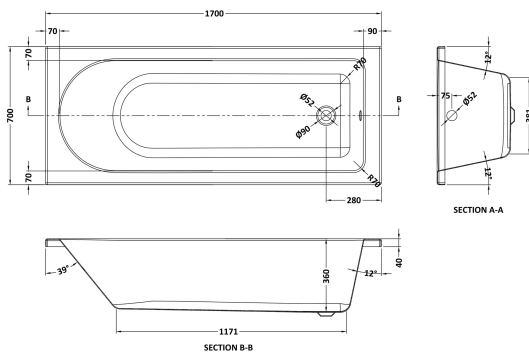

Sales Code: BAZSE007

Description: 1700X700 Standard Bath Panel & Screen

Packaging Details

Barcode: 5056678407639

Sales Code: NBA609

Description: Standard Se Bath & Leg Set 1700X700

Product Dimensions

Length (mm):	1700
Width (mm):	700
Depth (mm):	355
Nett Weight (kg):	17

Packaging Dimensions

Length (mm):	1700
Width (mm):	720
Depth (mm):	400
Gross Weight (kg):	17

Packaging Data

Box Colour:	Brown Cardboard Sleeve
Box Qty:	1
Label Size:	100 x 50
Label Colour:	White Label
Label Qty:	2

Outer Box Dimensions (If Applicable)

Length (mm):	
Width (mm):	
Height (mm):	
Gross Weight (kg):	
Barcode:	5055369006649

Product Details

Country of Origin:	Egypt
Fitting Instruction:	No
Certification:	FSC: CE & UKCA:
Material Colour Reference:	European White
Product Material:	Acrylic
Material Thickness:	4mm
Volume (Ltr):	180L
Displaced Capacity:	110L
Leg Set Included:	Legset Included
Waste Included:	Waste Not Included
Drilled/Undrilled:	Undrilled For Taps
Includes Grips:	No Grips Supplied
Embossed:	No
No of Tapholes:	None
Anti-Slip:	No

Sales Code: PAN140

Description: Straight Bath Front Panel 1700X510x25mm

Product Dimensions

Length (mm):	1700
Width (mm):	525
Depth (mm):	20
Nett Weight (kg):	2.1

Packaging Dimensions

Length (mm):	1700
Width (mm):	525
Depth (mm):	35
Gross Weight (kg):	2.1