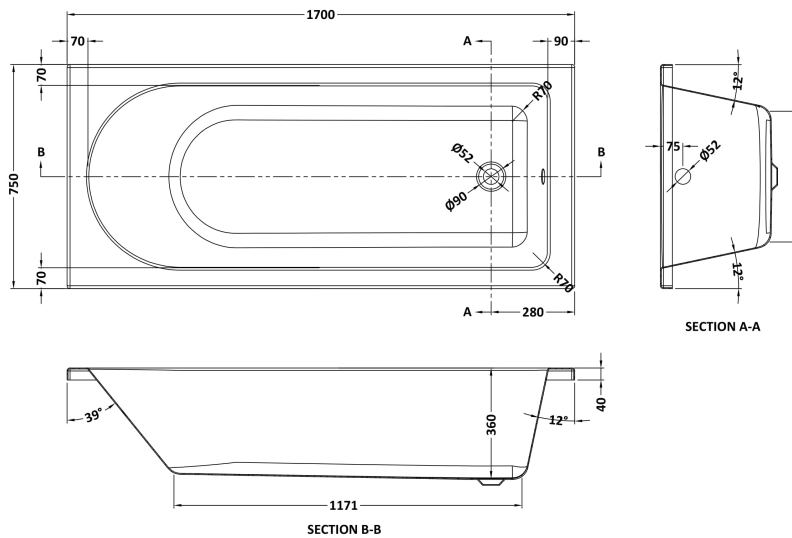

Sales Code: BAZSE018

Description: 1700X750 Standard Bath Panel & Screen

Packaging Details

Barcode: 5056678407745

Sales Code: NBA610

Description: Standard Se Bath & Leg Set 1700X750

Product Dimensions

Length (mm):	1700
Width (mm):	750
Depth (mm):	355
Nett Weight (kg):	20

Packaging Dimensions

Length (mm):	1700
Width (mm):	750
Depth (mm):	380
Gross Weight (kg):	20

Packaging Data

Box Colour:	Brown Cardboard Sleeve
Box Qty:	1
Label Size:	100 x 50
Label Colour:	White Label
Label Qty:	2

Outer Box Dimensions (If Applicable)

Length (mm):	
Width (mm):	
Height (mm):	
Gross Weight (kg):	
Barcode:	5055369060108

Product Details

Country of Origin:	Egypt
Fitting Instruction:	No
Certification:	FSC: CE & UKCA:
Material Colour Reference:	European White
Product Material:	Acrylic
Material Thickness:	4mm
Volume (Ltr):	168L
Displaced Capacity:	98L
Leg Set Included:	Legset Included
Waste Included:	Waste Not Included
Drilled/Undrilled:	Undrilled For Taps
Includes Grips:	No Grips Supplied
Embossed:	No
No of Tapholes:	None
Anti-Slip:	No

Sales Code: PAN140

Description: Straight Bath Front Panel 1700X510x25mm

Product Dimensions

Length (mm):	1700
Width (mm):	525
Depth (mm):	20
Nett Weight (kg):	2.1

Packaging Dimensions

Length (mm):	1700
Width (mm):	525
Depth (mm):	35
Gross Weight (kg):	2.1