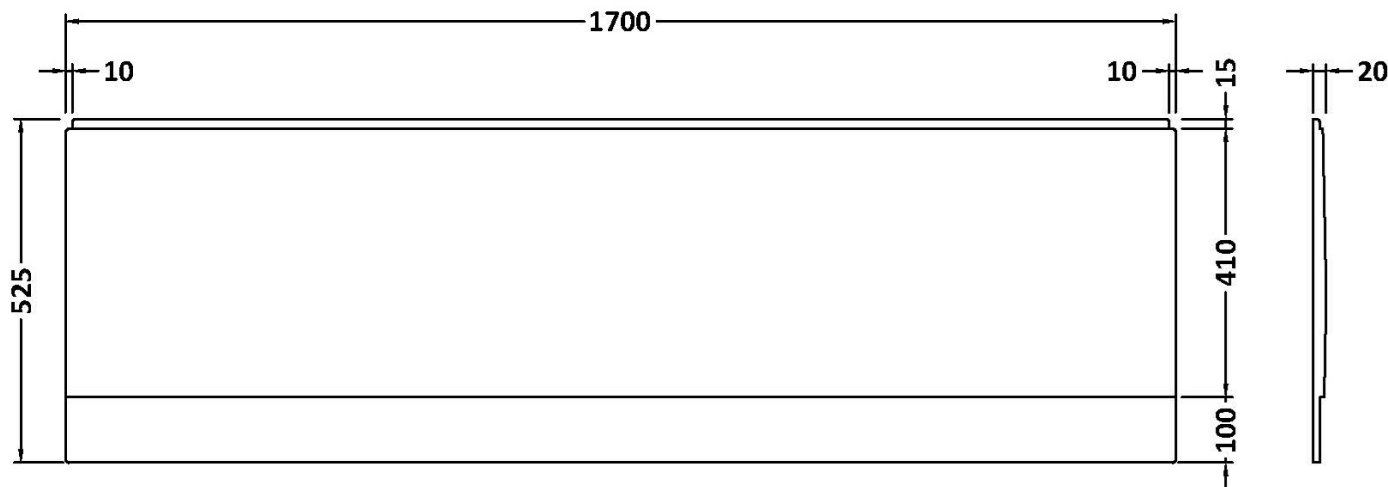

Sales Code: BAZSE018

Description: 1700X750 Standard Bath Panel & Screen

Packaging Details

Barcode: 5056678407745

Sales Code: NBA610

Description: Standard Se Bath & Leg Set 1700X750

Product Dimensions

Length (mm):	1700
Width (mm):	750
Depth (mm):	355
Nett Weight (kg):	20

Packaging Dimensions

Length (mm):	1700
Width (mm):	750
Depth (mm):	380
Gross Weight (kg):	20

Packaging Data

Box Colour:	Brown Cardboard Sleeve
Box Qty:	1
Label Size:	100 x 50
Label Colour:	White Label
Label Qty:	2

Outer Box Dimensions (If Applicable)

Length (mm):	
Width (mm):	
Height (mm):	
Gross Weight (kg):	
Barcode:	5055369060108

Product Details

Country of Origin:	Egypt
Fitting Instruction:	No
Certification:	FSC: CE & UKCA:
Material Colour Reference:	European White
Product Material:	Acrylic
Material Thickness:	4mm
Volume (Ltr):	168L
Displaced Capacity:	98L
Leg Set Included:	Legset Included
Waste Included:	Waste Not Included
Drilled/Undrilled:	Undrilled For Taps
Includes Grips:	No Grips Supplied
Embossed:	No
No of Tapholes:	None
Anti-Slip:	No

Sales Code: PAN140

Description: Straight Bath Front Panel 1700X510x25mm

Product Dimensions

Length (mm):	1700
Width (mm):	525
Depth (mm):	20
Nett Weight (kg):	2.1

Packaging Dimensions

Length (mm):	1700
Width (mm):	525
Depth (mm):	35
Gross Weight (kg):	2.1