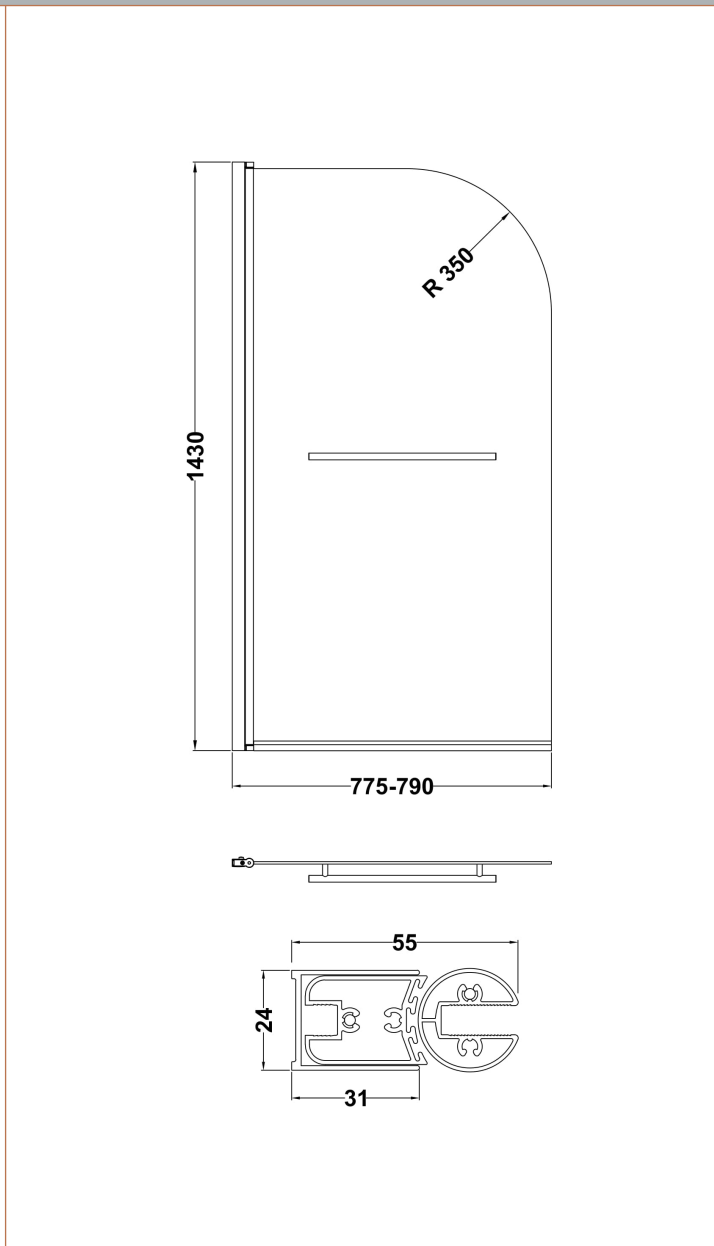

Outer Box Dimensions (If Applicable)

Length (mm):	
Width (mm):	
Height (mm):	
Gross Weight (kg):	
Barcode:	5055369060108

Product Details

Country of Origin:	Egypt
Fitting Instruction:	No
Certification:	FSC: CE & UKCA:
Material Colour Reference:	European White
Product Material:	Acrylic
Material Thickness:	4mm
Volume (Ltr):	168L
Displaced Capacity:	98L
Leg Set Included:	Legset Included
Waste Included:	Waste Not Included
Drilled/Undrilled:	Undrilled For Taps
Includes Grips:	No Grips Supplied
Embossed:	No
No of Tapholes:	None
Anti-Slip:	No

Sales Code: PAN140

Description: Straight Bath Front Panel 1700X510x25mm

Product Dimensions

Length (mm):	1700
Width (mm):	525
Depth (mm):	20
Nett Weight (kg):	2.1

Packaging Dimensions

Length (mm):	1700
Width (mm):	525
Depth (mm):	35
Gross Weight (kg):	2.1

Packaging Data

Box Colour:	Polybagged With End Caps
Box Qty:	1
Label Size:	100 x 50
Label Colour:	White Label
Label Qty:	1

Outer Box Dimensions (If Applicable)

Length (mm):	
Width (mm):	
Height (mm):	
Gross Weight (kg):	
Barcode:	5055369060832

Sales Code: NSSR1

Description: Round Bath Screen, Rail (6)

Product Dimensions

Height (mm):	1430
Width (mm):	790
Depth (mm):	38
Nett Weight (kg):	17.5

Packaging Dimensions

Height (mm):	55
Width (mm):	810
Length (mm):	1460
Gross Weight (kg):	17.5