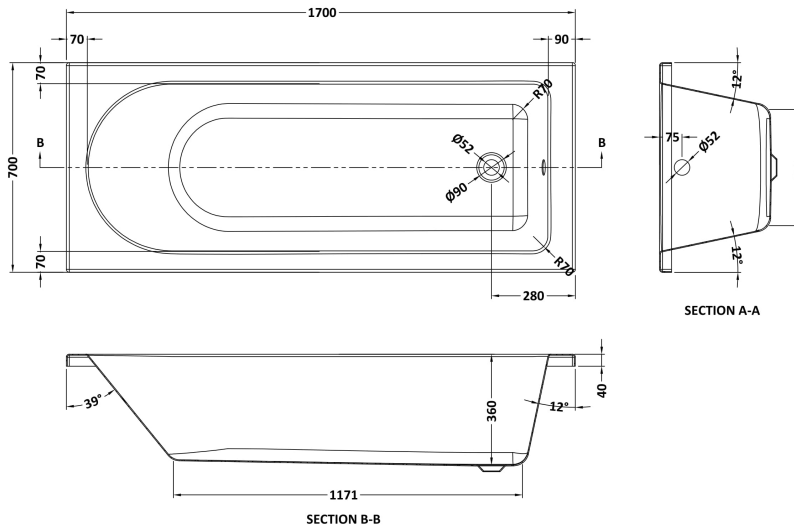

Sales Code: BAZSE046

Description: 1700X700 Eternalite Bath Panel & Screen

Packaging Details

Barcode: 5056678408025

Sales Code: BMON013

Description: Round Se Bath & Leg Set 1700X700 EI

Product Dimensions

Length (mm):	1700
Width (mm):	700
Depth (mm):	400
Nett Weight (kg):	24

Packaging Dimensions

Length (mm):	1770
Width (mm):	710
Depth (mm):	400
Gross Weight (kg):	24

Packaging Data

Box Colour:	Brown Cardboard Sleeve
Box Qty:	1
Label Size:	100 x 50
Label Colour:	White Label
Label Qty:	2

Outer Box Dimensions (If Applicable)

Length (mm):	
Width (mm):	
Height (mm):	
Gross Weight (kg):	
Barcode:	5055369060931

Product Details

Country of Origin:	Egypt
Fitting Instruction:	No
Certification:	FSC: CE & UKCA:
Material Colour Reference:	European White
Product Material:	Acrylic With Eternalite
Material Thickness:	4mm
Volume (Ltr):	150L
Displaced Capacity:	80L
Leg Set Included:	Legset Included
Waste Included:	Waste Not Included
Drilled/Undrilled:	Undrilled For Taps
Includes Grips:	No Grips Supplied
Embossed:	No
No of Tapholes:	None
Anti-Slip:	No

Sales Code: PAN140

Description: Straight Bath Front Panel 1700X510x25mm

Product Dimensions

Length (mm):	1700
Width (mm):	525
Depth (mm):	20
Nett Weight (kg):	2.1

Packaging Dimensions

Length (mm):	1700
Width (mm):	525
Depth (mm):	35
Gross Weight (kg):	2.1