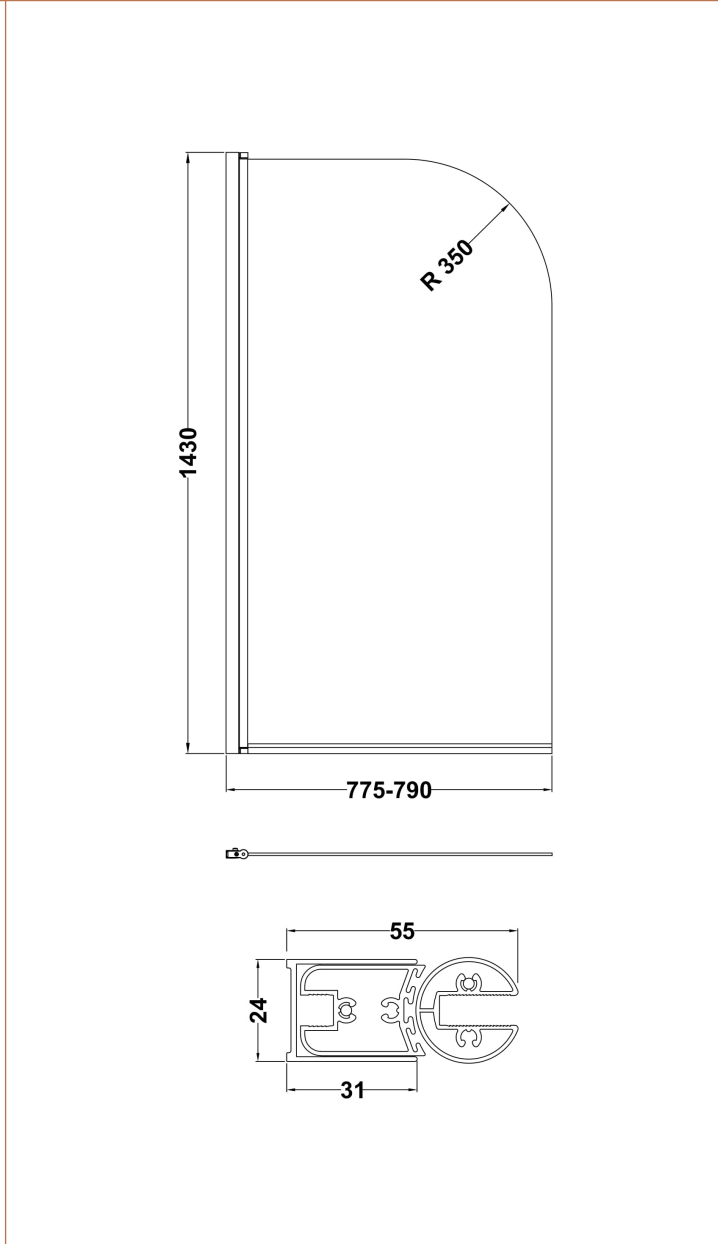

Outer Box Dimensions (If Applicable)

Length (mm):	
Width (mm):	
Height (mm):	
Gross Weight (kg):	
Barcode:	5055369060931

Product Details

Country of Origin:	Egypt
Fitting Instruction:	No
Certification:	FSC: CE & UKCA:
Material Colour Reference:	European White
Product Material:	Acrylic With Eternalite
Material Thickness:	4mm
Volume (Ltr):	150L
Displaced Capacity:	80L
Leg Set Included:	Legset Included
Waste Included:	Waste Not Included
Drilled/Undrilled:	Undrilled For Taps
Includes Grips:	No Grips Supplied
Embossed:	No
No of Tapholes:	None
Anti-Slip:	No

Sales Code: PAN140

Description: Straight Bath Front Panel 1700X510x25mm

Product Dimensions

Length (mm):	1700
Width (mm):	525
Depth (mm):	20
Nett Weight (kg):	2.1

Packaging Dimensions

Length (mm):	1700
Width (mm):	525
Depth (mm):	35
Gross Weight (kg):	2.1

Packaging Data

Box Colour:	Polybagged With End Caps
Box Qty:	1
Label Size:	100 x 50
Label Colour:	White Label
Label Qty:	1

Outer Box Dimensions (If Applicable)

Length (mm):	
Width (mm):	
Height (mm):	
Gross Weight (kg):	
Barcode:	5055369060832

Sales Code: NSS7BP

Description: Round Bath Screen (6)

Product Dimensions

Height (mm):	1430
Width (mm):	790
Depth (mm):	38
Nett Weight (kg):	16.9

Packaging Dimensions

Height (mm):	55
Width (mm):	810
Length (mm):	1460
Gross Weight (kg):	17.2