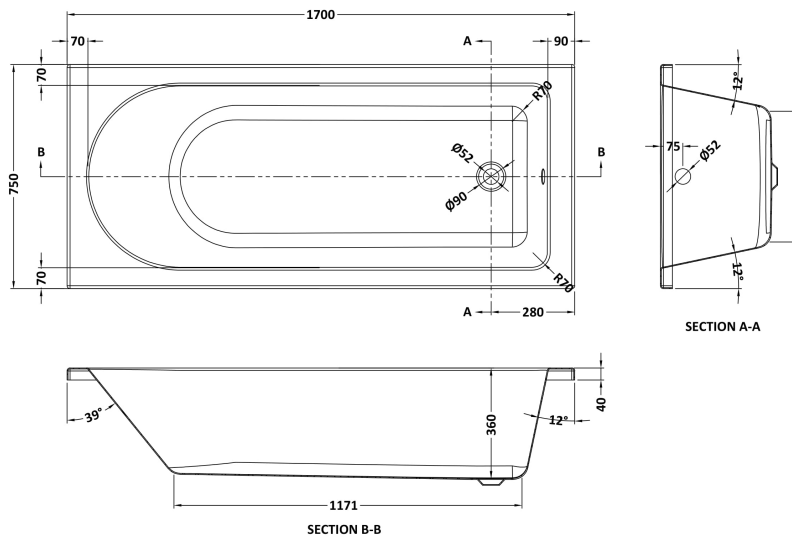

Sales Code: BAZSE048

Description: 1700X750 Eternalite Bath Panel & Screen

Packaging Details

Barcode: 5056678408049

Sales Code: BMON014

Description: Round Se Bath & Leg Set 1700X750 EI

Product Dimensions

Length (mm):	1700
Width (mm):	750
Depth (mm):	400
Nett Weight (kg):	27

Packaging Dimensions

Length (mm):	1770
Width (mm):	760
Depth (mm):	400
Gross Weight (kg):	27

Packaging Data

Box Colour:	Brown Cardboard Sleeve
Box Qty:	1
Label Size:	100 x 50
Label Colour:	White Label
Label Qty:	2

Outer Box Dimensions (If Applicable)

Length (mm):	
Width (mm):	
Height (mm):	
Gross Weight (kg):	
Barcode:	5055369060948

Product Details

Country of Origin:	Egypt
Fitting Instruction:	No
Certification:	FSC: CE & UKCA:
Material Colour Reference:	European White
Product Material:	Acrylic With Eternalite
Material Thickness:	4mm
Volume (Ltr):	166L
Displaced Capacity:	96L
Leg Set Included:	Legset Included
Waste Included:	Waste Not Included
Drilled/Undrilled:	Undrilled For Taps
Includes Grips:	No Grips Supplied
Embossed:	No
No of Tapholes:	None
Anti-Slip:	No

Sales Code: PAN140

Description: Straight Bath Front Panel 1700X510x25mm

Product Dimensions

Length (mm):	1700
Width (mm):	525
Depth (mm):	20
Nett Weight (kg):	2.1

Packaging Dimensions

Length (mm):	1700
Width (mm):	525
Depth (mm):	35
Gross Weight (kg):	2.1