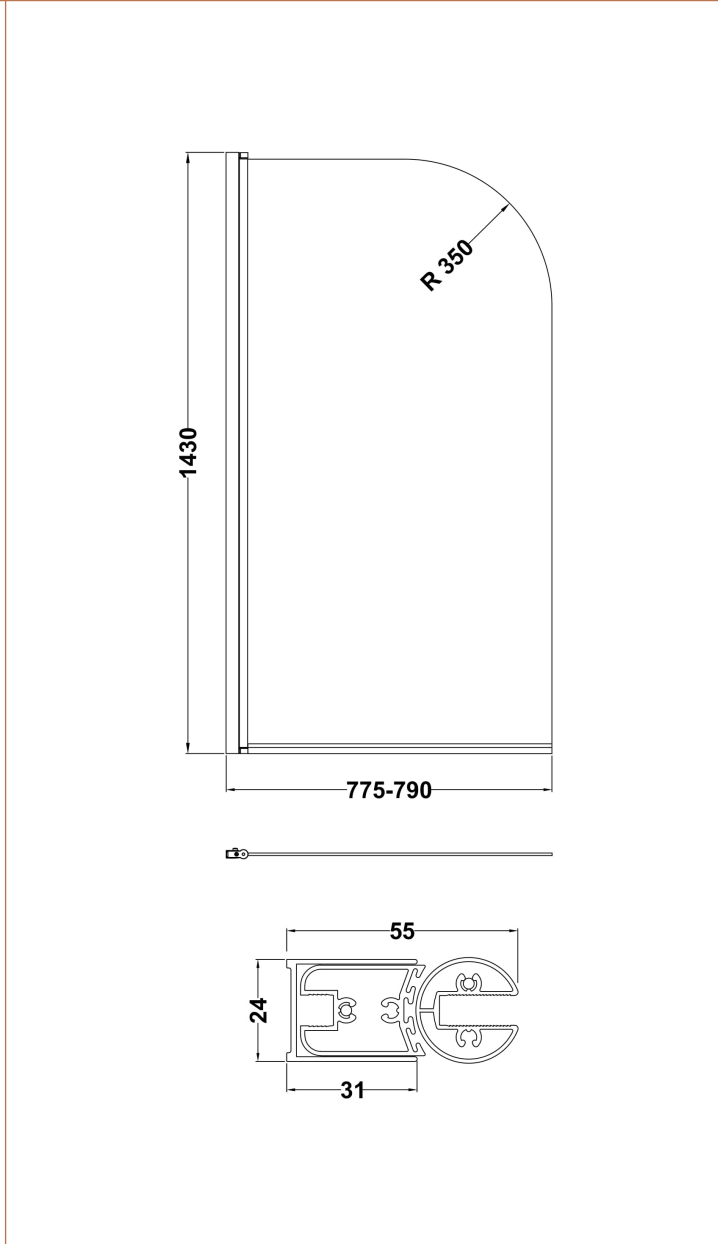

Outer Box Dimensions (If Applicable)

Length (mm):	
Width (mm):	
Height (mm):	
Gross Weight (kg):	
Barcode:	5055369060948

Product Details

Country of Origin:	Egypt
Fitting Instruction:	No
Certification:	FSC: CE & UKCA:
Material Colour Reference:	European White
Product Material:	Acrylic With Eternalite
Material Thickness:	4mm
Volume (Ltr):	166L
Displaced Capacity:	96L
Leg Set Included:	Legset Included
Waste Included:	Waste Not Included
Drilled/Undrilled:	Undrilled For Taps
Includes Grips:	No Grips Supplied
Embossed:	No
No of Tapholes:	None
Anti-Slip:	No

Sales Code: PAN140

Description: Straight Bath Front Panel 1700X510x25mm

Product Dimensions

Length (mm):	1700
Width (mm):	525
Depth (mm):	20
Nett Weight (kg):	2.1

Packaging Dimensions

Length (mm):	1700
Width (mm):	525
Depth (mm):	35
Gross Weight (kg):	2.1

Packaging Data

Box Colour:	Polybagged With End Caps
Box Qty:	1
Label Size:	100 x 50
Label Colour:	White Label
Label Qty:	1

Outer Box Dimensions (If Applicable)

Length (mm):	
Width (mm):	
Height (mm):	
Gross Weight (kg):	
Barcode:	5055369060832

Sales Code: NSS7BP

Description: Round Bath Screen (6)

Product Dimensions

Height (mm):	1430
Width (mm):	790
Depth (mm):	38
Nett Weight (kg):	16.9

Packaging Dimensions

Height (mm):	55
Width (mm):	810
Length (mm):	1460
Gross Weight (kg):	17.2