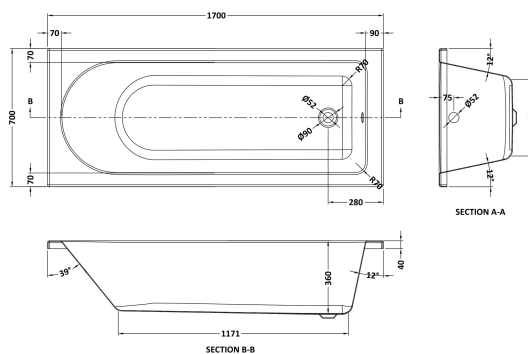

Sales Code: BAZSE050

Description: 1700X700 Standard Bath Panel & Screen

Packaging Details

Barcode: 5056678408063

Sales Code: NBA609

Description: Standard Se Bath & Leg Set 1700X700

Product Dimensions

Length (mm):	1700
Width (mm):	700
Depth (mm):	355
Nett Weight (kg):	17

Packaging Dimensions

Length (mm):	1700
Width (mm):	720
Depth (mm):	400
Gross Weight (kg):	17

Packaging Data

Box Colour:	Brown Cardboard Sleeve
Box Qty:	1
Label Size:	100 x 50
Label Colour:	White Label
Label Qty:	2

Outer Box Dimensions (If Applicable)

Length (mm):	
Width (mm):	
Height (mm):	
Gross Weight (kg):	
Barcode:	5055369006649

Product Details

Country of Origin:	Egypt
Fitting Instruction:	No
Certification:	FSC: CE & UKCA:
Material Colour Reference:	European White
Product Material:	Acrylic
Material Thickness:	4mm
Volume (Ltr):	180L
Displaced Capacity:	110L
Leg Set Included:	Legset Included
Waste Included:	Waste Not Included
Drilled/Undrilled:	Undrilled For Taps
Includes Grips:	No Grips Supplied
Embossed:	No
No of Tapholes:	None
Anti-Slip:	No

Sales Code: PAN140

Description: Straight Bath Front Panel 1700X510x25mm

Product Dimensions

Length (mm):	1700
Width (mm):	525
Depth (mm):	20
Nett Weight (kg):	2.1

Packaging Dimensions

Length (mm):	1700
Width (mm):	525
Depth (mm):	35
Gross Weight (kg):	2.1