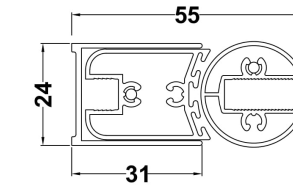

Outer Box Dimensions (If Applicable)

Length (mm):	
Width (mm):	
Height (mm):	
Gross Weight (kg):	
Barcode:	5055369006649

Product Details

Country of Origin:	Egypt
Fitting Instruction:	No
Certification:	FSC: CE & UKCA:
Material Colour Reference:	European White
Product Material:	Acrylic
Material Thickness:	4mm
Volume (Ltr):	180L
Displaced Capacity:	110L
Leg Set Included:	Legset Included
Waste Included:	Waste Not Included
Drilled/Undrilled:	Undrilled For Taps
Includes Grips:	No Grips Supplied
Embossed:	No
No of Tapholes:	None
Anti-Slip:	No

Sales Code: PAN140

Description: Straight Bath Front Panel 1700X510x25mm

Product Dimensions

Length (mm):	1700
Width (mm):	525
Depth (mm):	20
Nett Weight (kg):	2.1

Packaging Dimensions

Length (mm):	1700
Width (mm):	525
Depth (mm):	35
Gross Weight (kg):	2.1

Packaging Data

Box Colour:	Polybagged With End Caps
Box Qty:	1
Label Size:	100 x 50
Label Colour:	White Label
Label Qty:	1

Outer Box Dimensions (If Applicable)

Length (mm):	
Width (mm):	
Height (mm):	
Gross Weight (kg):	
Barcode:	5055369060832

Sales Code: NSS18

Description: Round Bath Screen (6)

Product Dimensions

Height (mm):	1430
Width (mm):	790
Depth (mm):	38
Nett Weight (kg):	17

Packaging Dimensions

Height (mm):	50
Width (mm):	800
Length (mm):	1440
Gross Weight (kg):	17.4