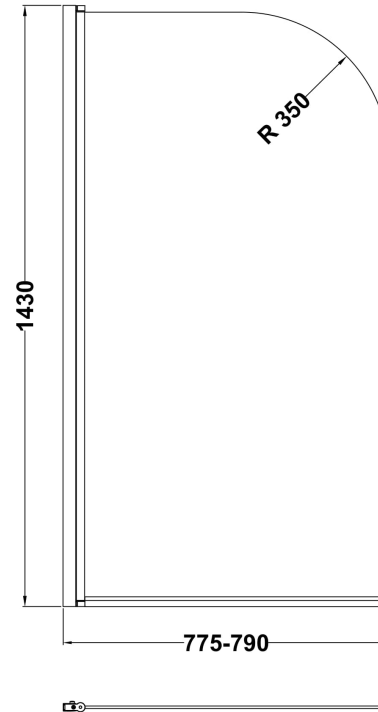

Outer Box Dimensions (If Applicable)

Length (mm):	
Width (mm):	
Height (mm):	
Gross Weight (kg):	
Barcode:	5055369006649

Product Details

Country of Origin:	Egypt
Fitting Instruction:	No
Certification:	FSC: CE & UKCA:
Material Colour Reference:	European White
Product Material:	Acrylic
Material Thickness:	4mm
Volume (Ltr):	180L
Displaced Capacity:	110L
Leg Set Included:	Legset Included
Waste Included:	Waste Not Included
Drilled/Undrilled:	Undrilled For Taps
Includes Grips:	No Grips Supplied
Embossed:	No
No of Tapholes:	None
Anti-Slip:	No

Sales Code: PAN140

Description: Straight Bath Front Panel 1700X510x25mm

Product Dimensions

Length (mm):	1700
Width (mm):	525
Depth (mm):	20
Nett Weight (kg):	2.1

Packaging Dimensions

Length (mm):	1700
Width (mm):	525
Depth (mm):	35
Gross Weight (kg):	2.1

Packaging Data

Box Colour:	Polybagged With End Caps
Box Qty:	1
Label Size:	100 x 50
Label Colour:	White Label
Label Qty:	1

Outer Box Dimensions (If Applicable)

Length (mm):	
Width (mm):	
Height (mm):	
Gross Weight (kg):	
Barcode:	5055369060832

Sales Code: NSS18

Description: Round Bath Screen (6)

Product Dimensions

Height (mm):	1430
Width (mm):	790
Depth (mm):	38
Nett Weight (kg):	17

Packaging Dimensions

Height (mm):	50
Width (mm):	800
Length (mm):	1440
Gross Weight (kg):	17.4