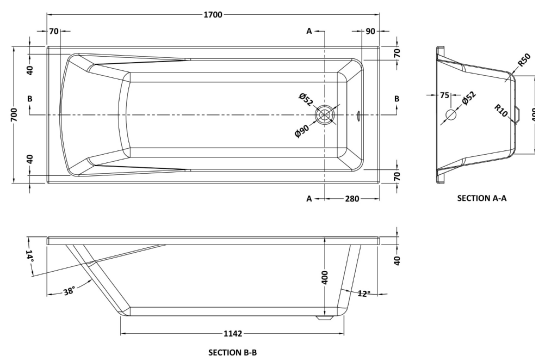

Sales Code: BAZSE061

Description: 1700X700 Standard Bath Panel & Screen

Packaging Details

Barcode: 5056678408179

Sales Code: NBA409

Description: Square Se Bath & Leg Set 1700X700

Product Dimensions

Length (mm):	1700
Width (mm):	700
Depth (mm):	400
Nett Weight (kg):	19.24

Packaging Dimensions

Length (mm):	1700
Width (mm):	700
Depth (mm):	420
Gross Weight (kg):	19.24

Packaging Data

Box Colour:	Brown Cardboard Sleeve
Box Qty:	1
Label Size:	100 x 50
Label Colour:	White Label
Label Qty:	2

Outer Box Dimensions (If Applicable)

Length (mm):	
Width (mm):	
Height (mm):	
Gross Weight (kg):	
Barcode:	5055369006700

Product Details

Country of Origin:	Egypt
Fitting Instruction:	No
Certification:	FSC: CE & UKCA:
Material Colour Reference:	European White
Product Material:	Acrylic
Material Thickness:	4mm
Volume (Ltr):	178L
Displaced Capacity:	108L
Leg Set Included:	Legset Included
Waste Included:	Waste Not Included
Drilled/Undrilled:	Undrilled For Taps
Includes Grips:	No Grips Supplied
Embossed:	No
No of Tapholes:	None
Anti-Slip:	No

Sales Code: PAN140

Description: Straight Bath Front Panel 1700X510x25mm

Product Dimensions

Length (mm):	1700
Width (mm):	525
Depth (mm):	20
Nett Weight (kg):	2.1

Packaging Dimensions

Length (mm):	1700
Width (mm):	525
Depth (mm):	35
Gross Weight (kg):	2.1