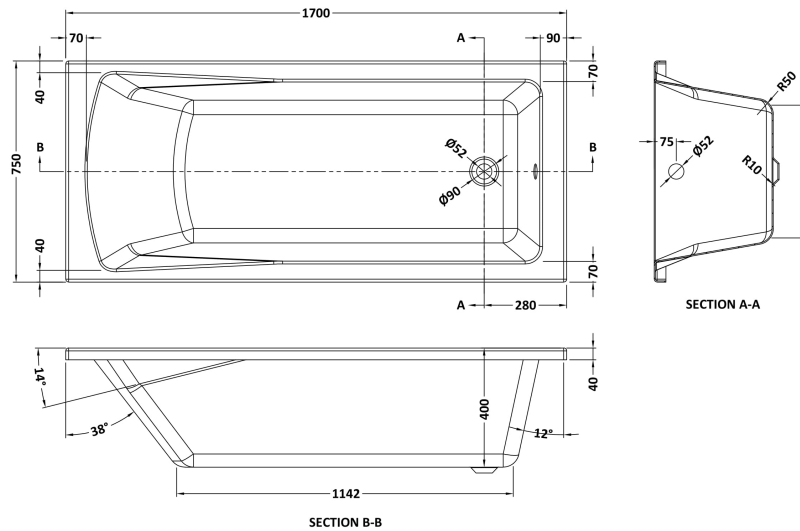

Sales Code: BAZSE070

Description: 1700X750 Standard Bath Panel & Screen

Packaging Details

Barcode: 5056678408261

Sales Code: NBA410

Description: Square Se Bath & Leg Set 1700X750

Product Dimensions

Length (mm):	1700
Width (mm):	750
Depth (mm):	400
Nett Weight (kg):	18.8

Packaging Dimensions

Length (mm):	1700
Width (mm):	760
Depth (mm):	400
Gross Weight (kg):	18.8

Packaging Data

Box Colour:	Brown Cardboard Sleeve
Box Qty:	1
Label Size:	100 x 50
Label Colour:	White Label
Label Qty:	2

Outer Box Dimensions (If Applicable)

Length (mm):	
Width (mm):	
Height (mm):	
Gross Weight (kg):	
Barcode:	5055369006717

Product Details

Country of Origin:	Egypt
Fitting Instruction:	No
Certification:	FSC: CE & UKCA:
Material Colour Reference:	European White
Product Material:	Acrylic
Material Thickness:	4mm
Volume (Ltr):	200L
Displaced Capacity:	130L
Leg Set Included:	Legset Included
Waste Included:	Waste Not Included
Drilled/Undrilled:	Undrilled For Taps
Includes Grips:	No Grips Supplied
Embossed:	No
No of Tapholes:	None
Anti-Slip:	No

Sales Code: PAN140

Description: Straight Bath Front Panel 1700X510x25mm

Product Dimensions

Length (mm):	1700
Width (mm):	525
Depth (mm):	20
Nett Weight (kg):	2.1

Packaging Dimensions

Length (mm):	1700
Width (mm):	525
Depth (mm):	35
Gross Weight (kg):	2.1