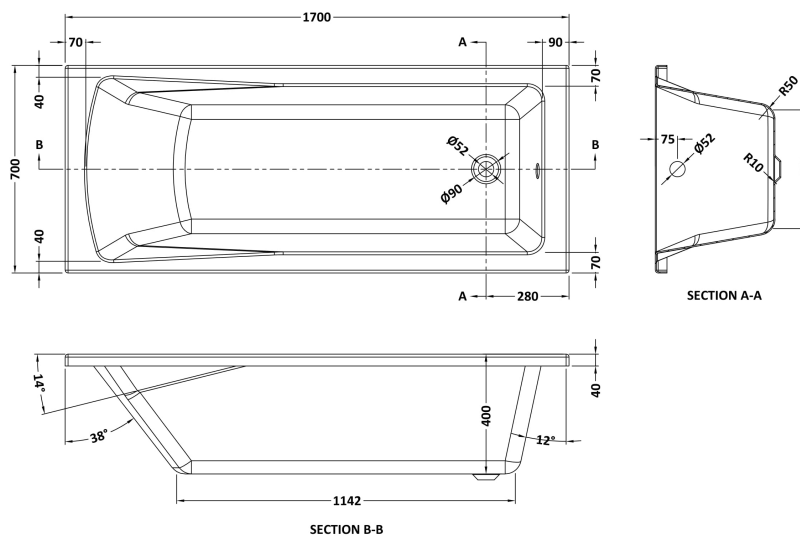

Sales Code: BAZSE084

Description: 1700X700 Eternalite Bath Panel & Screen

Packaging Details

Barcode: 5056678408407

Sales Code: BMON008

Description: Square Se Bath & Leg Set 1700X700 EL

Product Dimensions

Length (mm):	1700
Width (mm):	700
Depth (mm):	400
Nett Weight (kg):	32.72

Packaging Dimensions

Length (mm):	1770
Width (mm):	710
Depth (mm):	420
Gross Weight (kg):	32.72

Packaging Data

Box Colour:	Brown Cardboard Sleeve
Box Qty:	1
Label Size:	100 x 50
Label Colour:	White Label
Label Qty:	2

Outer Box Dimensions (If Applicable)

Length (mm):	
Width (mm):	
Height (mm):	
Gross Weight (kg):	
Barcode:	5055369024162

Product Details

Country of Origin:	Egypt
Fitting Instruction:	No
Certification:	FSC: CE & UKCA:
Material Colour Reference:	European White
Product Material:	Acrylic With Eternalite
Material Thickness:	4mm
Volume (Ltr):	169L
Displaced Capacity:	99L
Leg Set Included:	Legset Included
Waste Included:	Waste Not Included
Drilled/Undrilled:	Undrilled For Taps
Includes Grips:	No Grips Supplied
Embossed:	No
No of Tapholes:	None
Anti-Slip:	No

Sales Code: PAN140

Description: Straight Bath Front Panel 1700X510x25mm

Product Dimensions

Length (mm):	1700
Width (mm):	525
Depth (mm):	20
Nett Weight (kg):	2.1

Packaging Dimensions

Length (mm):	1700
Width (mm):	525
Depth (mm):	35
Gross Weight (kg):	2.1