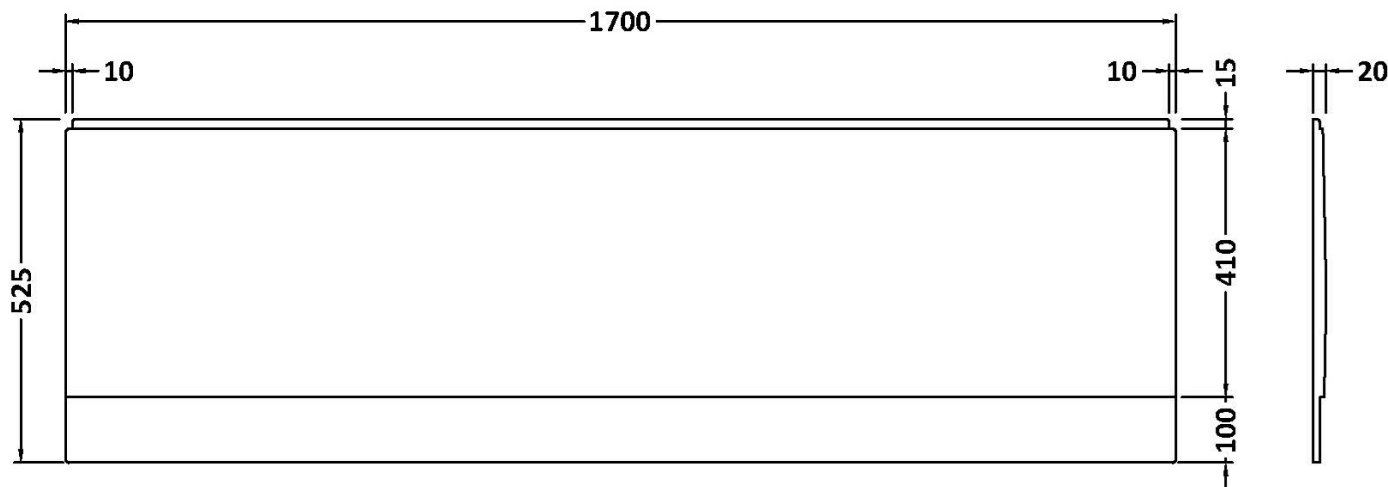

Sales Code: BAZSE084

Description: 1700X700 Eternalite Bath Panel & Screen

Packaging Details

Barcode: 5056678408407

Sales Code: BMON008

Description: Square Se Bath & Leg Set 1700X700 EL

Product Dimensions

Length (mm):	1700
Width (mm):	700
Depth (mm):	400
Nett Weight (kg):	32.72

Packaging Dimensions

Length (mm):	1770
Width (mm):	710
Depth (mm):	420
Gross Weight (kg):	32.72

Packaging Data

Box Colour:	Brown Cardboard Sleeve
Box Qty:	1
Label Size:	100 x 50
Label Colour:	White Label
Label Qty:	2

Outer Box Dimensions (If Applicable)

Length (mm):	
Width (mm):	
Height (mm):	
Gross Weight (kg):	
Barcode:	5055369024162

Product Details

Country of Origin:	Egypt
Fitting Instruction:	No
Certification:	FSC: CE & UKCA:
Material Colour Reference:	European White
Product Material:	Acrylic With Eternalite
Material Thickness:	4mm
Volume (Ltr):	169L
Displaced Capacity:	99L
Leg Set Included:	Legset Included
Waste Included:	Waste Not Included
Drilled/Undrilled:	Undrilled For Taps
Includes Grips:	No Grips Supplied
Embossed:	No
No of Tapholes:	None
Anti-Slip:	No

Sales Code: PAN140

Description: Straight Bath Front Panel 1700X510x25mm

Product Dimensions

Length (mm):	1700
Width (mm):	525
Depth (mm):	20
Nett Weight (kg):	2.1

Packaging Dimensions

Length (mm):	1700
Width (mm):	525
Depth (mm):	35
Gross Weight (kg):	2.1