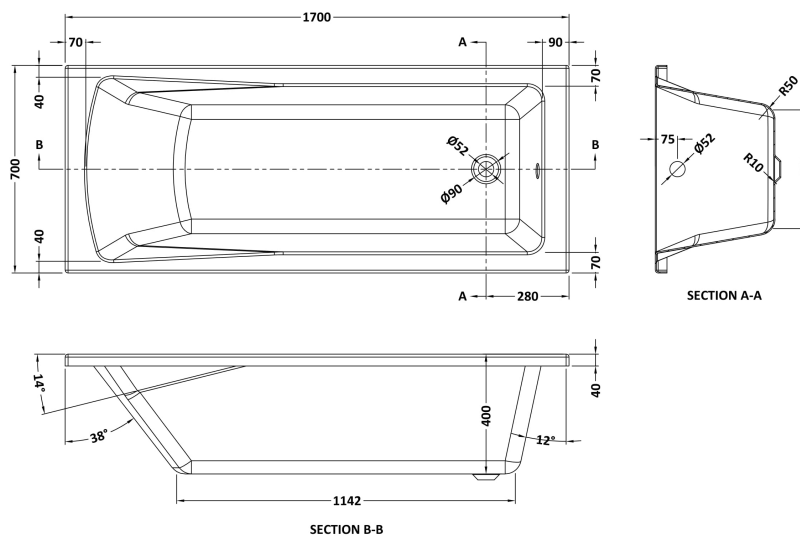

Sales Code: BAZSE085

Description: 1700X700 Eternalite Bath Panel & Screen

Packaging Details

Barcode: 5056678408414

Sales Code: BMON008

Description: Square Se Bath & Leg Set 1700X700 EL

Product Dimensions

Length (mm):	1700
Width (mm):	700
Depth (mm):	400
Nett Weight (kg):	32.72

Packaging Dimensions

Length (mm):	1770
Width (mm):	710
Depth (mm):	420
Gross Weight (kg):	32.72

Packaging Data

Box Colour:	Brown Cardboard Sleeve
Box Qty:	1
Label Size:	100 x 50
Label Colour:	White Label
Label Qty:	2

Outer Box Dimensions (If Applicable)

Length (mm):	
Width (mm):	
Height (mm):	
Gross Weight (kg):	
Barcode:	5055369024162

Product Details

Country of Origin:	Egypt
Fitting Instruction:	No
Certification:	FSC: CE & UKCA:
Material Colour Reference:	European White
Product Material:	Acrylic With Eternalite
Material Thickness:	4mm
Volume (Ltr):	169L
Displaced Capacity:	99L
Leg Set Included:	Legset Included
Waste Included:	Waste Not Included
Drilled/Undrilled:	Undrilled For Taps
Includes Grips:	No Grips Supplied
Embossed:	No
No of Tapholes:	None
Anti-Slip:	No

Sales Code: PAN140

Description: Straight Bath Front Panel 1700X510x25mm

Product Dimensions

Length (mm):	1700
Width (mm):	525
Depth (mm):	20
Nett Weight (kg):	2.1

Packaging Dimensions

Length (mm):	1700
Width (mm):	525
Depth (mm):	35
Gross Weight (kg):	2.1