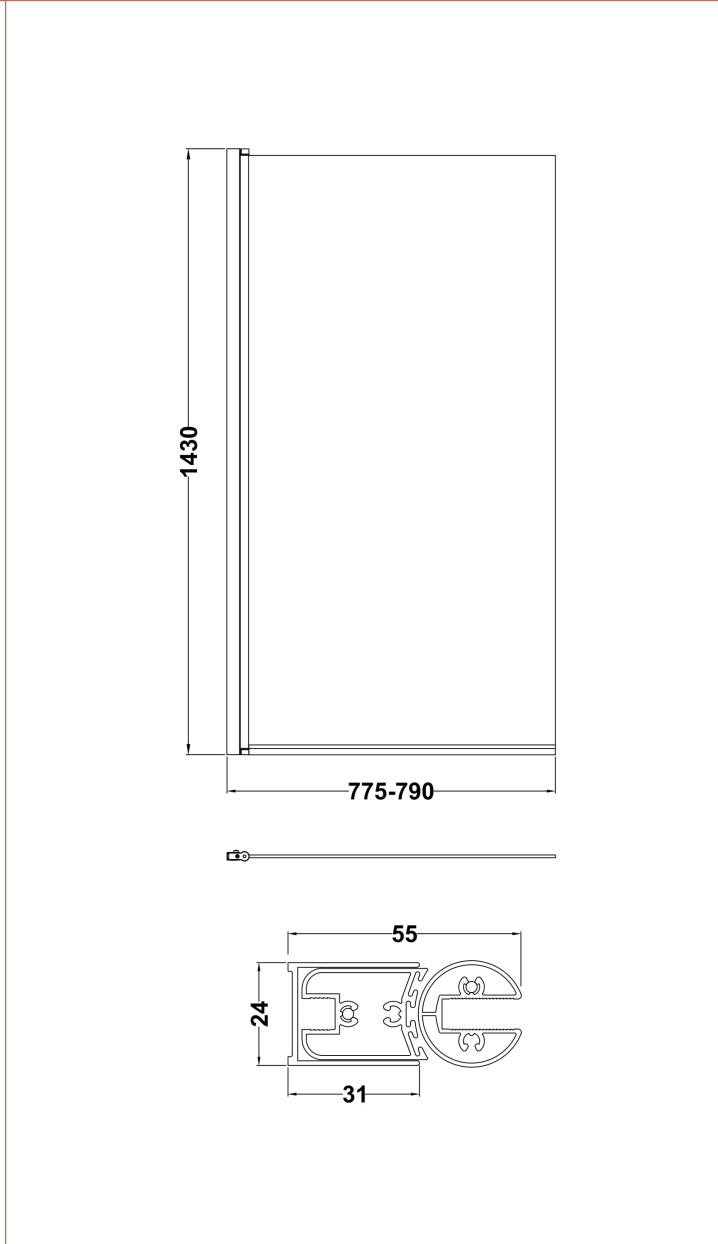

Sales Code: NSS6BP

Description: Square Bath Screen (6)

Product Dimensions	
Height (mm):	1430
Width (mm):	790
Depth (mm):	38
Nett Weight (kg):	17
Packaging Dimensions	
Height (mm):	50
Width (mm):	805
Length (mm):	1460
Gross Weight (kg):	17.3
Packaging Data	
Box Colour:	Brown Cardboard Box - Printed
Box Qty:	1
Label Size:	x
Label Colour:	Not Applicable
Label Qty:	0
Outer Box Dimensions (If Applicable)	
Height (mm):	
Width (mm):	
Depth (mm):	
Length (mm):	
Gross Weight (kg):	
Barcode:	5056211881292
Product Details	
Country of Origin:	China
Fitting Instruction:	No
CE & UKCA:	Yes
Profile Material:	Aluminium
Profile Finish:	Matt Black
Adjustments (mm):	775mm-790mm
Entry Width (mm):	N/A
Swing In Dim (mm):	700mm
Swing Out Dim (mm):	700mm
Radius (mm):	Not Applicable
Glass Thickness (mm):	6
Easy Fit:	No
Easy Clean:	No
Handle Style:	Not Applicable
Handle Material:	Not Applicable
Enclosure Design:	Frameless
Wheel Type:	Not Applicable
Support Bar Included:	Support Bar Not Included
Extras:	None