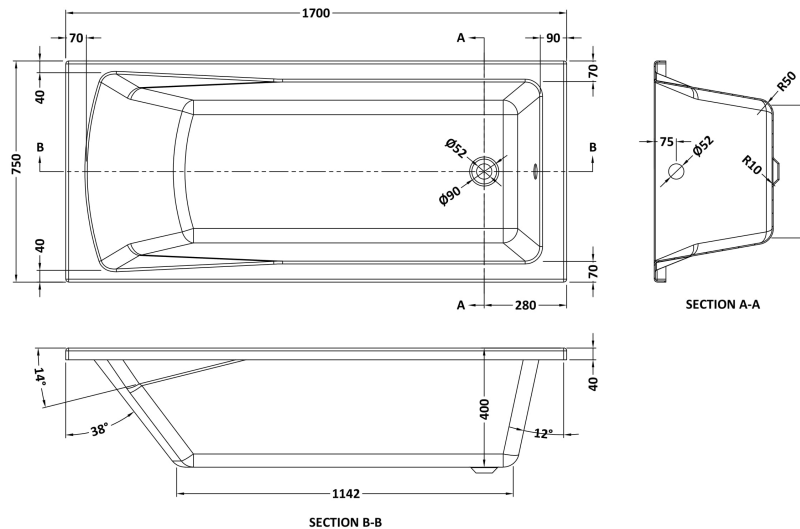

Sales Code: BAZSE105

Description: 1700X750 Eternalite Bath Panel & Screen

Packaging Details

Barcode: 5056678408612

Sales Code: BMON009

Description: Square Se Bath & Leg Set 1700X750 EL

Product Dimensions

Length (mm):	1700
Width (mm):	750
Depth (mm):	400
Nett Weight (kg):	27

Packaging Dimensions

Length (mm):	1770
Width (mm):	760
Depth (mm):	420
Gross Weight (kg):	27

Packaging Data

Box Colour:	Brown Cardboard Sleeve
Box Qty:	1
Label Size:	100 x 50
Label Colour:	White Label
Label Qty:	2

Outer Box Dimensions (If Applicable)

Length (mm):	
Width (mm):	
Height (mm):	
Gross Weight (kg):	
Barcode:	5055369060962

Product Details

Country of Origin:	Egypt
Fitting Instruction:	No
Certification:	FSC: CE & UKCA:
Material Colour Reference:	European White
Product Material:	Acrylic With Eternalite
Material Thickness:	4mm
Volume (Ltr):	181L
Displaced Capacity:	111L
Leg Set Included:	Legset Included
Waste Included:	Waste Not Included
Drilled/Undrilled:	Undrilled For Taps
Includes Grips:	No Grips Supplied
Embossed:	No
No of Tapholes:	None
Anti-Slip:	No

Sales Code: PAN140

Description: Straight Bath Front Panel 1700X510x25mm

Product Dimensions

Length (mm):	1700
Width (mm):	525
Depth (mm):	20
Nett Weight (kg):	2.1

Packaging Dimensions

Length (mm):	1700
Width (mm):	525
Depth (mm):	35
Gross Weight (kg):	2.1