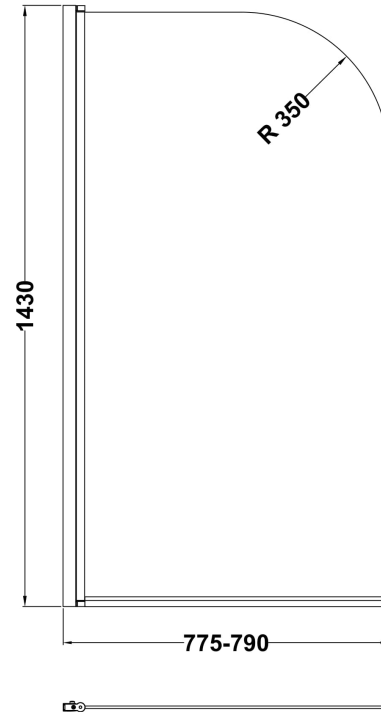

### Product Dimensions

Length (mm):	1700
Width (mm):	525
Depth (mm):	20
Nett Weight (kg):	2.1

### Packaging Dimensions

Length (mm):	1700
Width (mm):	525
Depth (mm):	35
Gross Weight (kg):	2.1

### Outer Box Dimensions (If Applicable)

Length (mm):	
Width (mm):	
Height (mm):	
Gross Weight (kg):	
Barcode:	5055369060832

Sales Code: NSS18

Description: Round Bath Screen (6)

**Product Dimensions**

Height (mm):	1430
Width (mm):	790
Depth (mm):	38
Nett Weight (kg):	17

**Packaging Dimensions**

Height (mm):	50
Width (mm):	800
Length (mm):	1440
Gross Weight (kg):	17.4