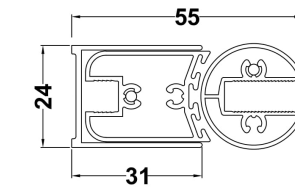

Sales Code: NSS18

Description: Round Bath Screen (6)

Product Dimensions

Height (mm):	1430
Width (mm):	790
Depth (mm):	38
Nett Weight (kg):	17

Packaging Dimensions

Height (mm):	50
Width (mm):	800
Length (mm):	1440
Gross Weight (kg):	17.4

Packaging Data

Box Colour:	Brown Cardboard Box - Printed
Box Qty:	1
Label Size:	x
Label Colour:	Not Applicable
Label Qty:	0

Outer Box Dimensions (If Applicable)

Height (mm):	
Width (mm):	
Depth (mm):	
Length (mm):	
Gross Weight (kg):	
Barcode:	5056462661384

Product Details

Country of Origin:	China
Fitting Instruction:	No
CE & UKCA:	Yes
Profile Material:	Aluminium
Profile Finish:	Brushed Brass
Adjustments (mm):	775mm-790mm
Entry Width (mm):	N/A
Swing In Dim (mm):	700mm
Swing Out Dim (mm):	700mm
Radius (mm):	Not Applicable
Glass Thickness (mm):	6
Easy Fit:	No
Easy Clean:	No
Handle Style:	Not Applicable
Handle Material:	Not Applicable
Enclosure Design:	Frameless
Wheel Type:	Not Applicable
Support Bar Included:	Support Bar Not Included
Extras:	None