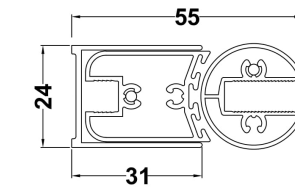

Outer Box Dimensions (If Applicable)

Length (mm):	
Width (mm):	
Height (mm):	
Gross Weight (kg):	
Barcode:	5055369024162

Product Details

Country of Origin:	Egypt
Fitting Instruction:	No
Certification:	FSC: CE & UKCA:
Material Colour Reference:	European White
Product Material:	Acrylic With Eternalite
Material Thickness:	4mm
Volume (Ltr):	169L
Displaced Capacity:	99L
Leg Set Included:	Legset Included
Waste Included:	Waste Not Included
Drilled/Undrilled:	Undrilled For Taps
Includes Grips:	No Grips Supplied
Embossed:	No
No of Tapholes:	None
Anti-Slip:	No

Sales Code: PAN140

Description: Straight Bath Front Panel 1700X510x25mm

Product Dimensions

Length (mm):	1700
Width (mm):	525
Depth (mm):	20
Nett Weight (kg):	2.1

Packaging Dimensions

Length (mm):	1700
Width (mm):	525
Depth (mm):	35
Gross Weight (kg):	2.1

Packaging Data

Box Colour:	Polybagged With End Caps
Box Qty:	1
Label Size:	100 x 50
Label Colour:	White Label
Label Qty:	1

Outer Box Dimensions (If Applicable)

Length (mm):	
Width (mm):	
Height (mm):	
Gross Weight (kg):	
Barcode:	5055369060832

Sales Code: NSS18

Description: Round Bath Screen (6)

Product Dimensions

Height (mm):	1430
Width (mm):	790
Depth (mm):	38
Nett Weight (kg):	17

Packaging Dimensions

Height (mm):	50
Width (mm):	800
Length (mm):	1440
Gross Weight (kg):	17.4