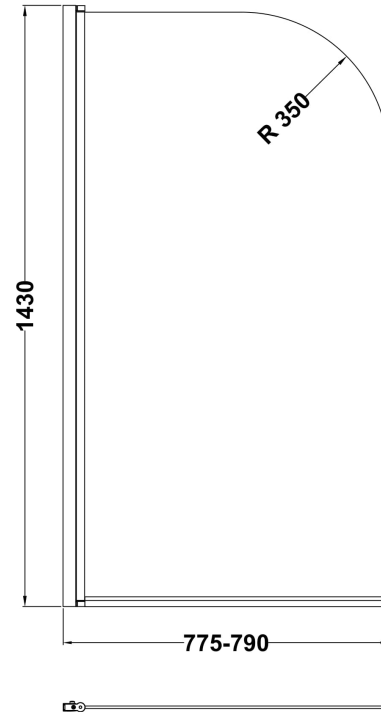

Outer Box Dimensions (If Applicable)

Length (mm):	
Width (mm):	
Height (mm):	
Gross Weight (kg):	
Barcode:	5055369024162

Product Details

Country of Origin:	Egypt
Fitting Instruction:	No
Certification:	FSC: CE & UKCA:
Material Colour Reference:	European White
Product Material:	Acrylic With Eternalite
Material Thickness:	4mm
Volume (Ltr):	169L
Displaced Capacity:	99L
Leg Set Included:	Legset Included
Waste Included:	Waste Not Included
Drilled/Undrilled:	Undrilled For Taps
Includes Grips:	No Grips Supplied
Embossed:	No
No of Tapholes:	None
Anti-Slip:	No

Sales Code: PAN140

Description: Straight Bath Front Panel 1700X510x25mm

Product Dimensions

Length (mm):	1700
Width (mm):	525
Depth (mm):	20
Nett Weight (kg):	2.1

Packaging Dimensions

Length (mm):	1700
Width (mm):	525
Depth (mm):	35
Gross Weight (kg):	2.1

Packaging Data

Box Colour:	Polybagged With End Caps
Box Qty:	1
Label Size:	100 x 50
Label Colour:	White Label
Label Qty:	1

Outer Box Dimensions (If Applicable)

Length (mm):	
Width (mm):	
Height (mm):	
Gross Weight (kg):	
Barcode:	5055369060832

Sales Code: NSS18

Description: Round Bath Screen (6)

Product Dimensions

Height (mm):	1430
Width (mm):	790
Depth (mm):	38
Nett Weight (kg):	17

Packaging Dimensions

Height (mm):	50
Width (mm):	800
Length (mm):	1440
Gross Weight (kg):	17.4