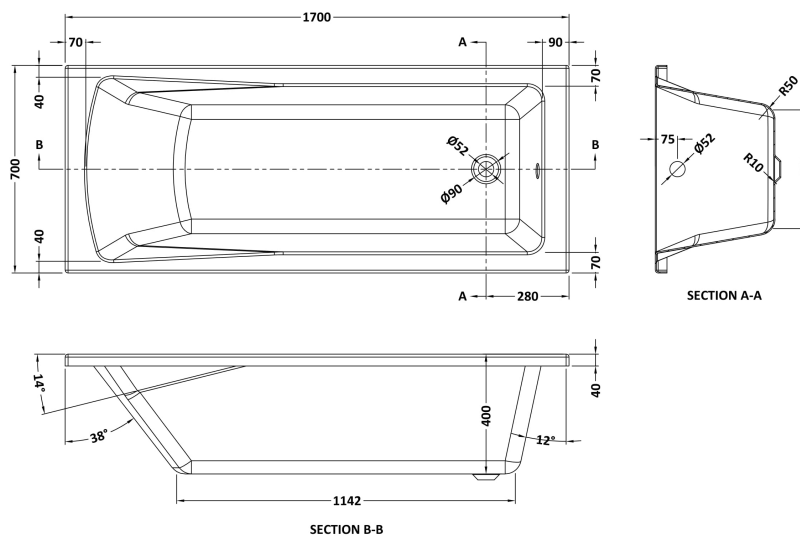

Sales Code: BAZSE112

Description: 1700X700 Eternalite Bath Panel & Screen

Packaging Details

Barcode: 5056678408681

Sales Code: BMON008

Description: Square Se Bath & Leg Set 1700X700 EL

Product Dimensions

Length (mm):	1700
Width (mm):	700
Depth (mm):	400
Nett Weight (kg):	32.72

Packaging Dimensions

Length (mm):	1770
Width (mm):	710
Depth (mm):	420
Gross Weight (kg):	32.72

Packaging Data

Box Colour:	Brown Cardboard Sleeve
Box Qty:	1
Label Size:	100 x 50
Label Colour:	White Label
Label Qty:	2

Outer Box Dimensions (If Applicable)

Length (mm):	
Width (mm):	
Height (mm):	
Gross Weight (kg):	
Barcode:	5055369024162

Product Details

Country of Origin:	Egypt
Fitting Instruction:	No
Certification:	FSC: CE & UKCA:
Material Colour Reference:	European White
Product Material:	Acrylic With Eternalite
Material Thickness:	4mm
Volume (Ltr):	169L
Displaced Capacity:	99L
Leg Set Included:	Legset Included
Waste Included:	Waste Not Included
Drilled/Undrilled:	Undrilled For Taps
Includes Grips:	No Grips Supplied
Embossed:	No
No of Tapholes:	None
Anti-Slip:	No

Sales Code: PAN140

Description: Straight Bath Front Panel 1700X510x25mm

Product Dimensions

Length (mm):	1700
Width (mm):	525
Depth (mm):	20
Nett Weight (kg):	2.1

Packaging Dimensions

Length (mm):	1700
Width (mm):	525
Depth (mm):	35
Gross Weight (kg):	2.1