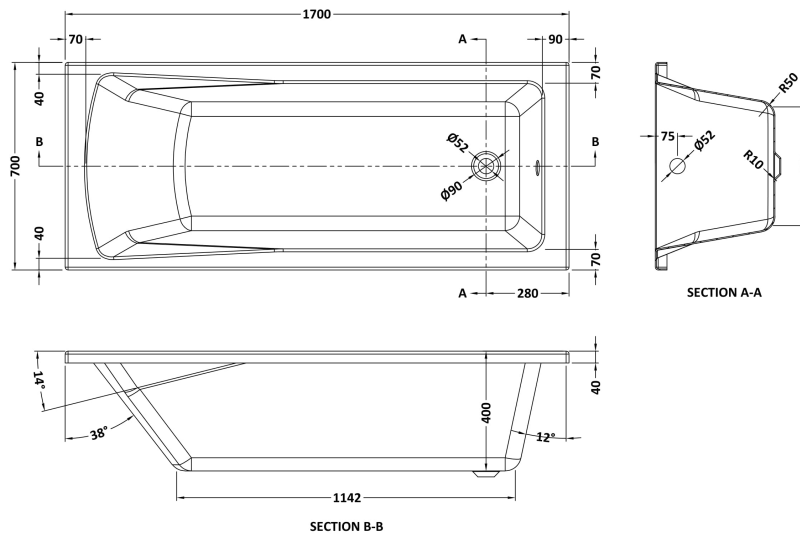

Sales Code: BAZSE115

Description: 1700X700 Standard Bath Panel & Screen

Packaging Details

Barcode: 5056678408711

Sales Code: BMON008

Description: Square Se Bath & Leg Set 1700X700 EL

Product Dimensions

Length (mm):	1700
Width (mm):	700
Depth (mm):	400
Nett Weight (kg):	32.72

Packaging Dimensions

Length (mm):	1770
Width (mm):	710
Depth (mm):	420
Gross Weight (kg):	32.72

Packaging Data

Box Colour:	Brown Cardboard Sleeve
Box Qty:	1
Label Size:	100 x 50
Label Colour:	White Label
Label Qty:	2

Outer Box Dimensions (If Applicable)

Length (mm):	
Width (mm):	
Height (mm):	
Gross Weight (kg):	
Barcode:	5055369024162

Product Details

Country of Origin:	Egypt
Fitting Instruction:	No
Certification:	FSC: CE & UKCA:
Material Colour Reference:	European White
Product Material:	Acrylic With Eternalite
Material Thickness:	4mm
Volume (Ltr):	169L
Displaced Capacity:	99L
Leg Set Included:	Legset Included
Waste Included:	Waste Not Included
Drilled/Undrilled:	Undrilled For Taps
Includes Grips:	No Grips Supplied
Embossed:	No
No of Tapholes:	None
Anti-Slip:	No

Sales Code: PAN140

Description: Straight Bath Front Panel 1700X510x25mm

Product Dimensions

Length (mm):	1700
Width (mm):	525
Depth (mm):	20
Nett Weight (kg):	2.1

Packaging Dimensions

Length (mm):	1700
Width (mm):	525
Depth (mm):	35
Gross Weight (kg):	2.1