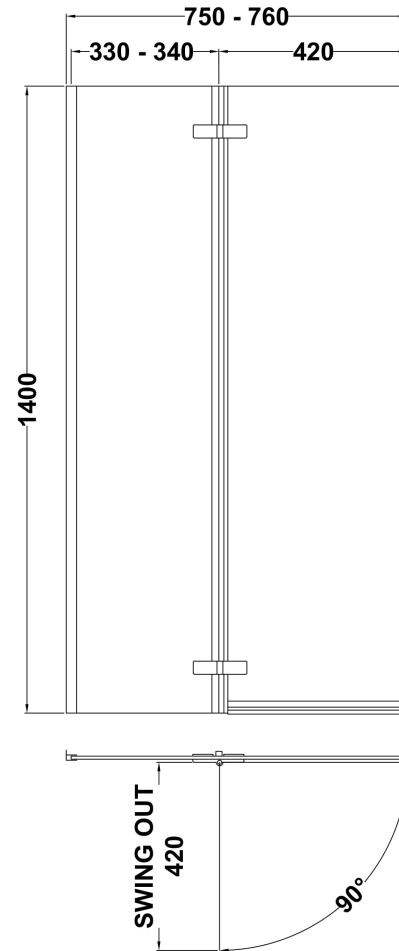

Outer Box Dimensions (If Applicable)

Length (mm):	
Width (mm):	
Height (mm):	
Gross Weight (kg):	
Barcode:	5056462696805

Product Details

Country of Origin:	Egypt
Fitting Instruction:	No
Certification:	FSC: CE & UKCA: Yes
Material Colour Reference:	European White
Product Material:	Acrylic
Material Thickness:	4mm
Volume (Ltr):	235L
Displaced Capacity:	165L
Leg Set Included:	Legset Included
Waste Included:	Waste Not Included
Drilled/Undrilled:	Undrilled For Taps
Includes Grips:	No Grips Supplied
Embossed:	No
No of Tapholes:	None
Anti-Slip:	No

Sales Code: WBS300

Description: 1700 Sq Showerbath Front Panel Cw Fixing

Product Dimensions

Length (mm):	1695
Width (mm):	500
Depth (mm):	167
Nett Weight (kg):	3.4

Packaging Dimensions

Length (mm):	1720
Width (mm):	515
Depth (mm):	35
Gross Weight (kg):	3.4

Packaging Data

Box Colour:	Polybagged With End Caps
Box Qty:	1
Label Size:	300 x 35
Label Colour:	White Label
Label Qty:	1

Outer Box Dimensions (If Applicable)

Length (mm):	
Width (mm):	
Height (mm):	
Gross Weight (kg):	
Barcode:	5055369083596

Sales Code: ERSBS0

Description: Sq Shower Ctr Hinged Screen & Return (5)

Product Dimensions

Height (mm):	1400
Width (mm):	760
Depth (mm):	38
Nett Weight (kg):	17.6

Packaging Dimensions

Height (mm):	1455
Width (mm):	50
Length (mm):	475
Gross Weight (kg):	17.6