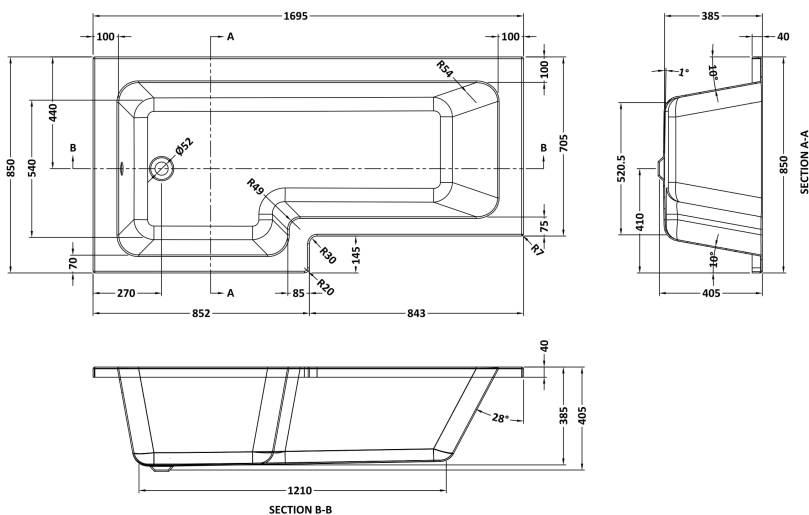

Sales Code: BAZSS007

Description: 1700 Sq Bath Panel & Chrome Screen Lh

Packaging Details

Barcode: 5056678408889

Sales Code: NSK701S

Description: L Shape Shower Bath & Legs 1700X850 Lh

Product Dimensions

Length (mm):	1700
Width (mm):	850
Depth (mm):	405
Nett Weight (kg):	24.5

Packaging Dimensions

Length (mm):	1700
Width (mm):	850
Depth (mm):	425
Gross Weight (kg):	24.5

Packaging Data

Box Colour:	Brown Cardboard Sleeve
Box Qty:	1
Label Size:	300 x 35
Label Colour:	White Label
Label Qty:	2

Outer Box Dimensions (If Applicable)

Length (mm):	
Width (mm):	
Height (mm):	
Gross Weight (kg):	
Barcode:	5056462696805

Product Details

Country of Origin:	Egypt
Fitting Instruction:	No
Certification:	FSC: CE & UKCA: Yes
Material Colour Reference:	European White
Product Material:	Acrylic
Material Thickness:	4mm
Volume (Ltr):	235L
Displaced Capacity:	165L
Leg Set Included:	Legset Included
Waste Included:	Waste Not Included
Drilled/Undrilled:	Undrilled For Taps
Includes Grips:	No Grips Supplied
Embossed:	No
No of Tapholes:	None
Anti-Slip:	No

Sales Code: WBS300

Description: 1700 Sq Showerbath Front Panel Cw Fixing

Product Dimensions

Length (mm):	1695
Width (mm):	500
Depth (mm):	167
Nett Weight (kg):	3.4

Packaging Dimensions

Length (mm):	1720
Width (mm):	515
Depth (mm):	35
Gross Weight (kg):	3.4