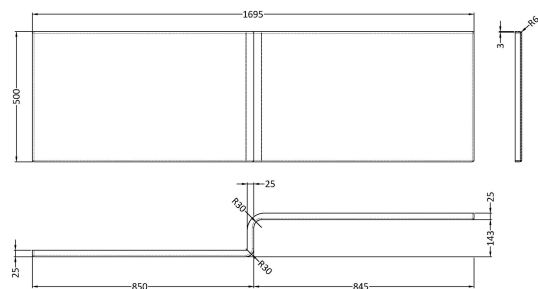

Packaging Dimensions

Length (mm):	1700
Width (mm):	850
Depth (mm):	425
Gross Weight (kg):	24.5

Packaging Data

Box Colour:	Brown Cardboard Sleeve
Box Qty:	1
Label Size:	300 x 35
Label Colour:	White Label
Label Qty:	2

Outer Box Dimensions (If Applicable)

Length (mm):	
Width (mm):	
Height (mm):	
Gross Weight (kg):	
Barcode:	5056462696805

Product Details

Country of Origin:	Egypt
Fitting Instruction:	No
Certification:	FSC: CE & UKCA: Yes
Material Colour Reference:	European White
Product Material:	Acrylic
Material Thickness:	4mm
Volume (Ltr):	235L
Displaced Capacity:	165L
Leg Set Included:	Legset Included
Waste Included:	Waste Not Included
Drilled/Undrilled:	Undrilled For Taps
Includes Grips:	No Grips Supplied
Embossed:	No
No of Tapholes:	None
Anti-Slip:	No

Sales Code: WBS300

Description: 1700 Sq Showerbath Front Panel Cw Fixing

Product Dimensions

Length (mm):	1695
Width (mm):	500
Depth (mm):	167
Nett Weight (kg):	3.4

Packaging Dimensions

Length (mm):	1720
Width (mm):	515
Depth (mm):	35
Gross Weight (kg):	3.4

Packaging Data

Box Colour:	Polybagged With End Caps
Box Qty:	1
Label Size:	300 x 35
Label Colour:	White Label
Label Qty:	1

Outer Box Dimensions (If Applicable)

Length (mm):	
Width (mm):	
Height (mm):	
Gross Weight (kg):	
Barcode:	5055369083596